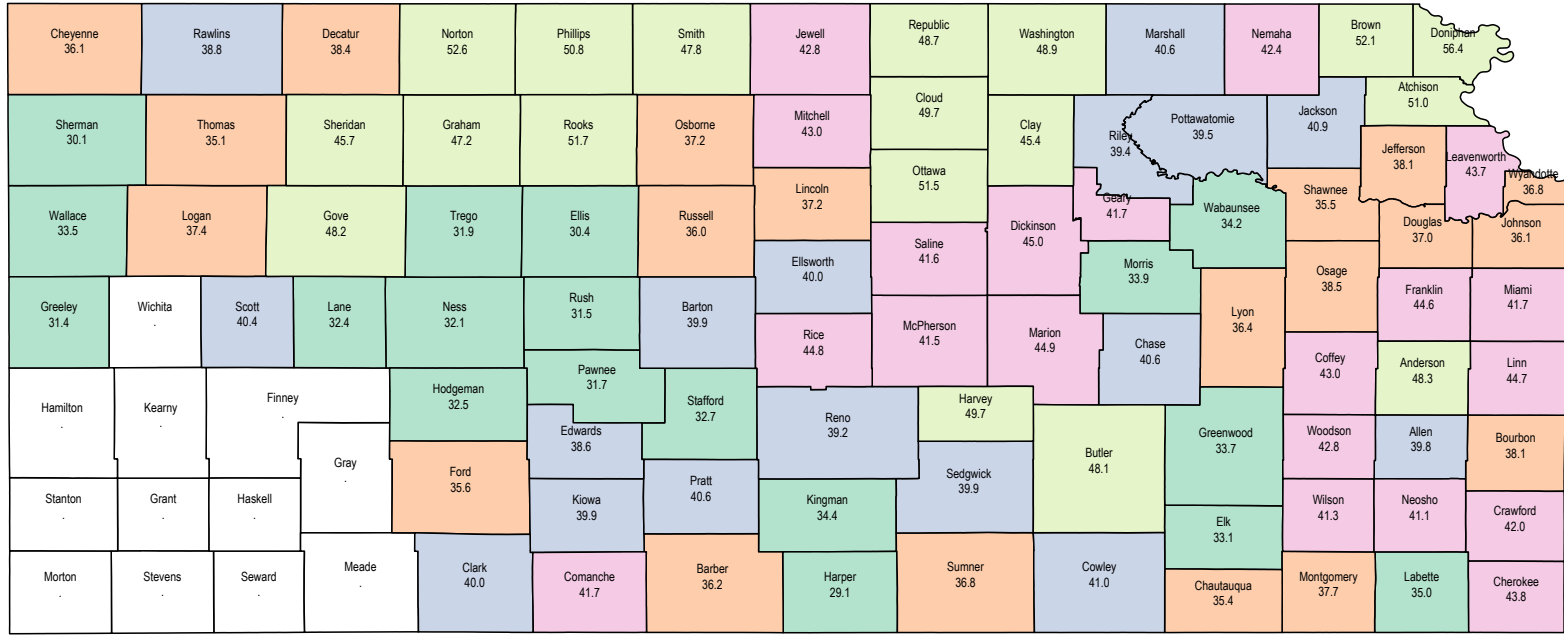

Kansas 2022 Non-Irrigated Soybeans

Source: USDA RMA data

Kansas 2021 Non-Irrigated Soybeans

Source: USDA RMA data

Kansas 2020 Non-Irrigated Soybeans

Source: USDA RMA data

Kansas 2019 Non-Irrigated Soybeans

Source: USDA RMA data

Kansas 2018 Non-Irrigated Soybeans

Source: USDA RMA data

Kansas 2017 Non-Irrigated Soybeans

Source: USDA RMA data

Kansas 2016 Non-Irrigated Soybeans

Source: USDA RMA data

Kansas 2015 Non-Irrigated Soybeans

Source: USDA RMA data