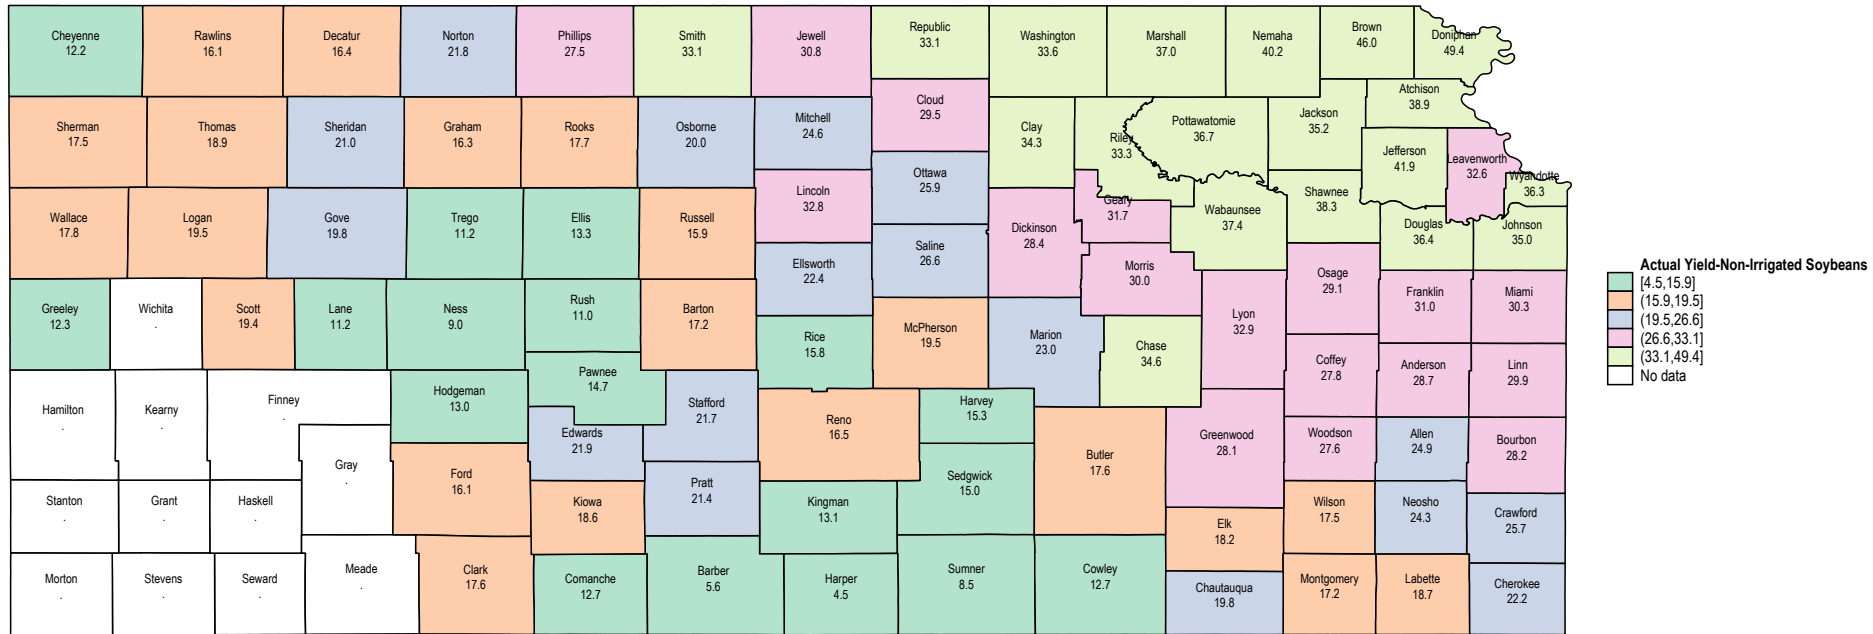

Kansas 2009 Non-Irrigated Soybeans

Kansas 2008 Non-Irrigated Soybeans

Source: USDA RMA data

Kansas 2007 Non-Irrigated Soybeans

Source: USDA RMA data

Kansas 2006 Non-Irrigated Soybeans

Kansas 2005 Non-Irrigated Soybeans

Kansas 2004 Non-Irrigated Soybeans

Source: USDA RMA data

Kansas 2003 Non-Irrigated Soybeans

Source: USDA RMA data

Kansas 2002 Non-Irrigated Soybeans

Kansas 2001 Non-Irrigated Soybeans

Source: USDA RMA data

Kansas 2000 Non-Irrigated Soybeans

Source: USDA RMA data

Kansas 1999 Non-Irrigated Soybeans

Source: USDA RMA data

Kansas 1998 Non-Irrigated Soybeans

Kansas 1997 Non-Irrigated Soybeans

Source: USDA RMA data

Kansas 1996 Non-Irrigated Soybeans

Source: USDA RMA data