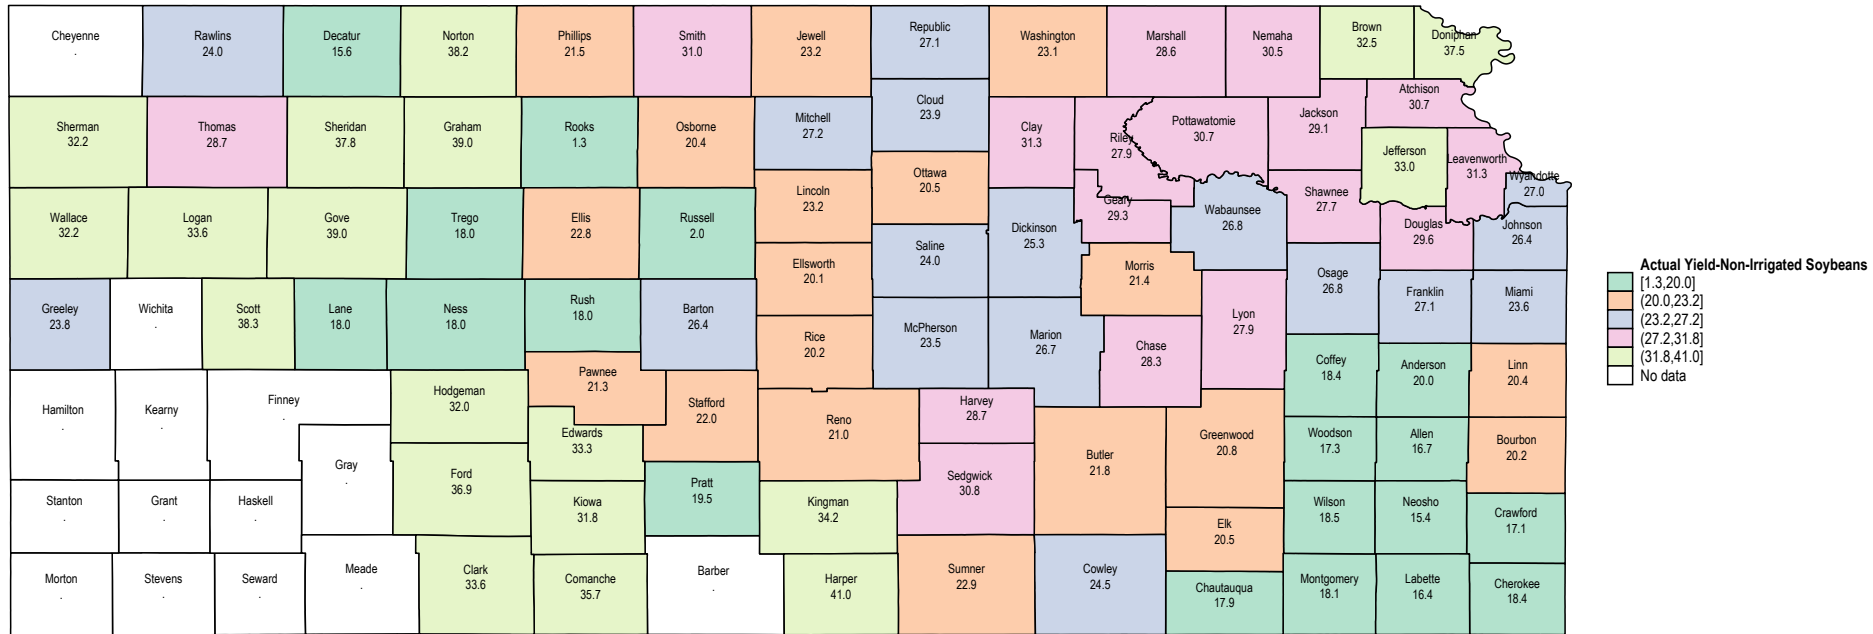

Kansas 2004 Non-Irrigated Soybeans

Source: USDA RMA data

Kansas 2003 Non-Irrigated Soybeans

Source: USDA RMA data

Kansas 2002 Non-Irrigated Soybeans

Kansas 2001 Non-Irrigated Soybeans

Source: USDA RMA data

Kansas 2000 Non-Irrigated Soybeans

Source: USDA RMA data

Kansas 1999 Non-Irrigated Soybeans

Source: USDA RMA data

Kansas 1998 Non-Irrigated Soybeans

Kansas 1997 Non-Irrigated Soybeans

Source: USDA RMA data

Kansas 1996 Non-Irrigated Soybeans

Source: USDA RMA data

Kansas 1995 Non-Irrigated Soybeans

Kansas 1994 Non-Irrigated Soybeans

Source: USDA RMA data

Kansas 1993 Non-Irrigated Soybeans

Source: USDA RMA data

Kansas 1992 Non-Irrigated Soybeans

Source: USDA RMA data

Kansas 1991 Non-Irrigated Soybeans