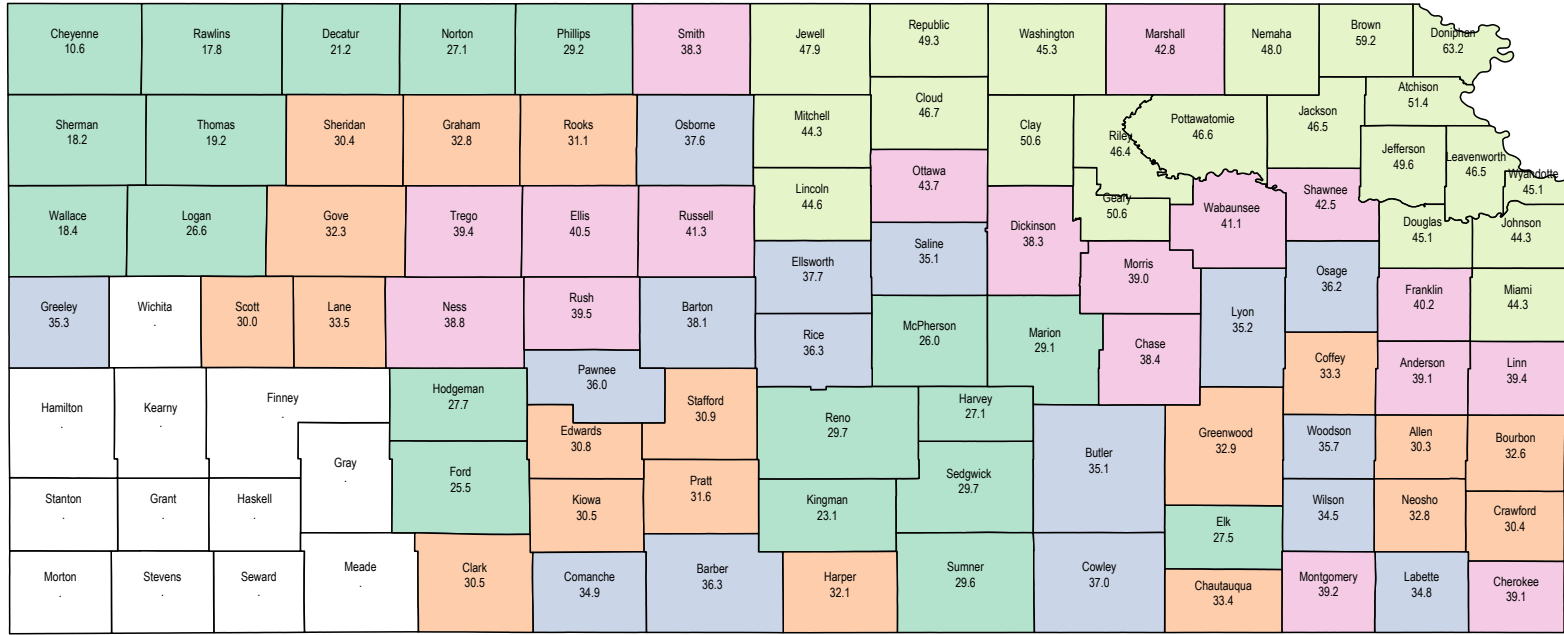

Kansas 2022 Non-Irrigated Soybeans

Source: USDA RMA data

Kansas 2021 Non-Irrigated Soybeans

Source: USDA RMA data

Kansas 2020 Non-Irrigated Soybeans

Source: USDA RMA data

Kansas 2019 Non-Irrigated Soybeans

Source: USDA RMA data

Kansas 2018 Non-Irrigated Soybeans

Source: USDA RMA data

Kansas 2017 Non-Irrigated Soybeans

Source: USDA RMA data

Kansas 2016 Non-Irrigated Soybeans

Source: USDA RMA data

Kansas 2015 Non-Irrigated Soybeans

Source: USDA RMA data

Kansas 2014 Non-Irrigated Soybeans

Kansas 2013 Non-Irrigated Soybeans

Source: USDA RMA data

Kansas 2012 Non-Irrigated Soybeans

Kansas 2011 Non-Irrigated Soybeans

Kansas 2010 Non-Irrigated Soybeans

Source: USDA RMA data

Kansas 2009 Non-Irrigated Soybeans

Kansas 2008 Non-Irrigated Soybeans

Source: USDA RMA data

Kansas 2007 Non-Irrigated Soybeans

Source: USDA RMA data

Kansas 2006 Non-Irrigated Soybeans

Kansas 2005 Non-Irrigated Soybeans