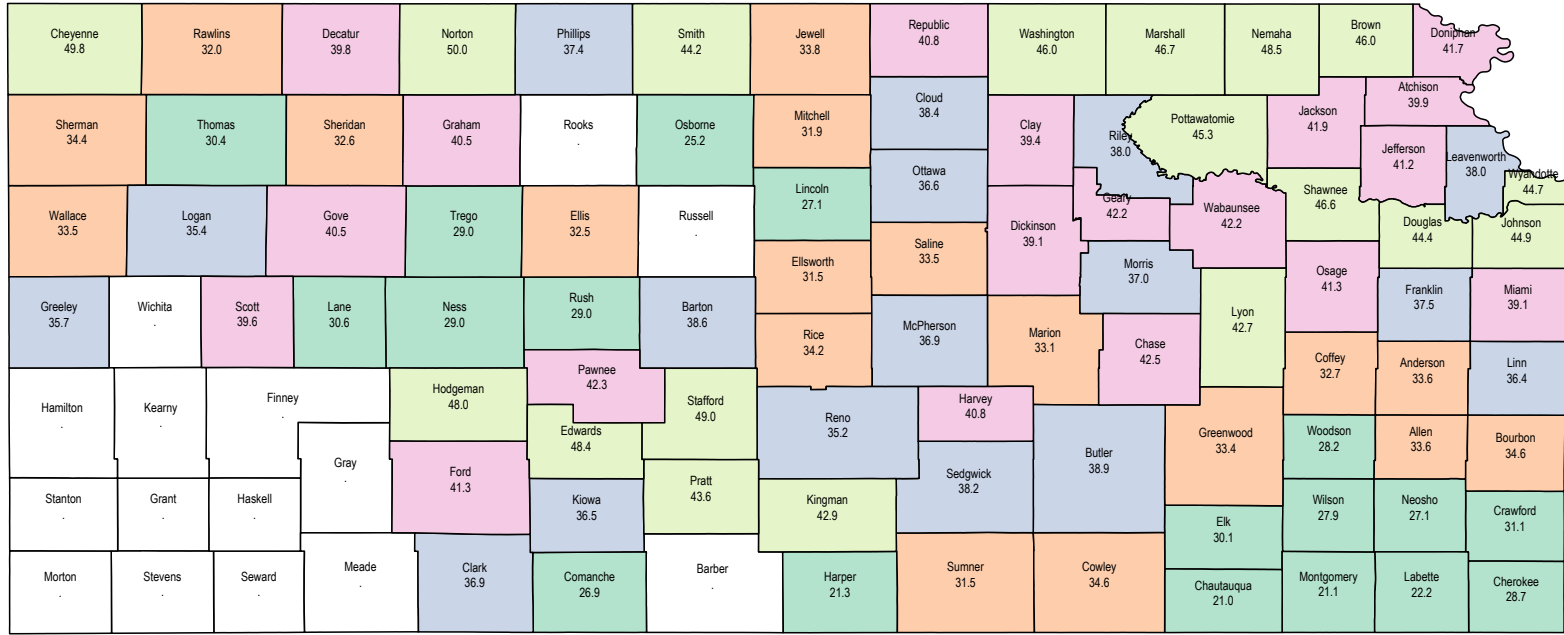

Kansas 2004 Non-Irrigated Soybeans

Source: USDA RMA data

Kansas 2003 Non-Irrigated Soybeans

Source: USDA RMA data

Kansas 2002 Non-Irrigated Soybeans

Kansas 2001 Non-Irrigated Soybeans

Source: USDA RMA data

Kansas 2000 Non-Irrigated Soybeans

Source: USDA RMA data

Kansas 1999 Non-Irrigated Soybeans

Source: USDA RMA data

Kansas 1998 Non-Irrigated Soybeans

Kansas 1997 Non-Irrigated Soybeans

Source: USDA RMA data

Kansas 1996 Non-Irrigated Soybeans

Source: USDA RMA data

Kansas 1995 Non-Irrigated Soybeans

Kansas 1994 Non-Irrigated Soybeans

Source: USDA RMA data

Kansas 1993 Non-Irrigated Soybeans

Source: USDA RMA data

Kansas 1992 Non-Irrigated Soybeans

Source: USDA RMA data

Kansas 1991 Non-Irrigated Soybeans