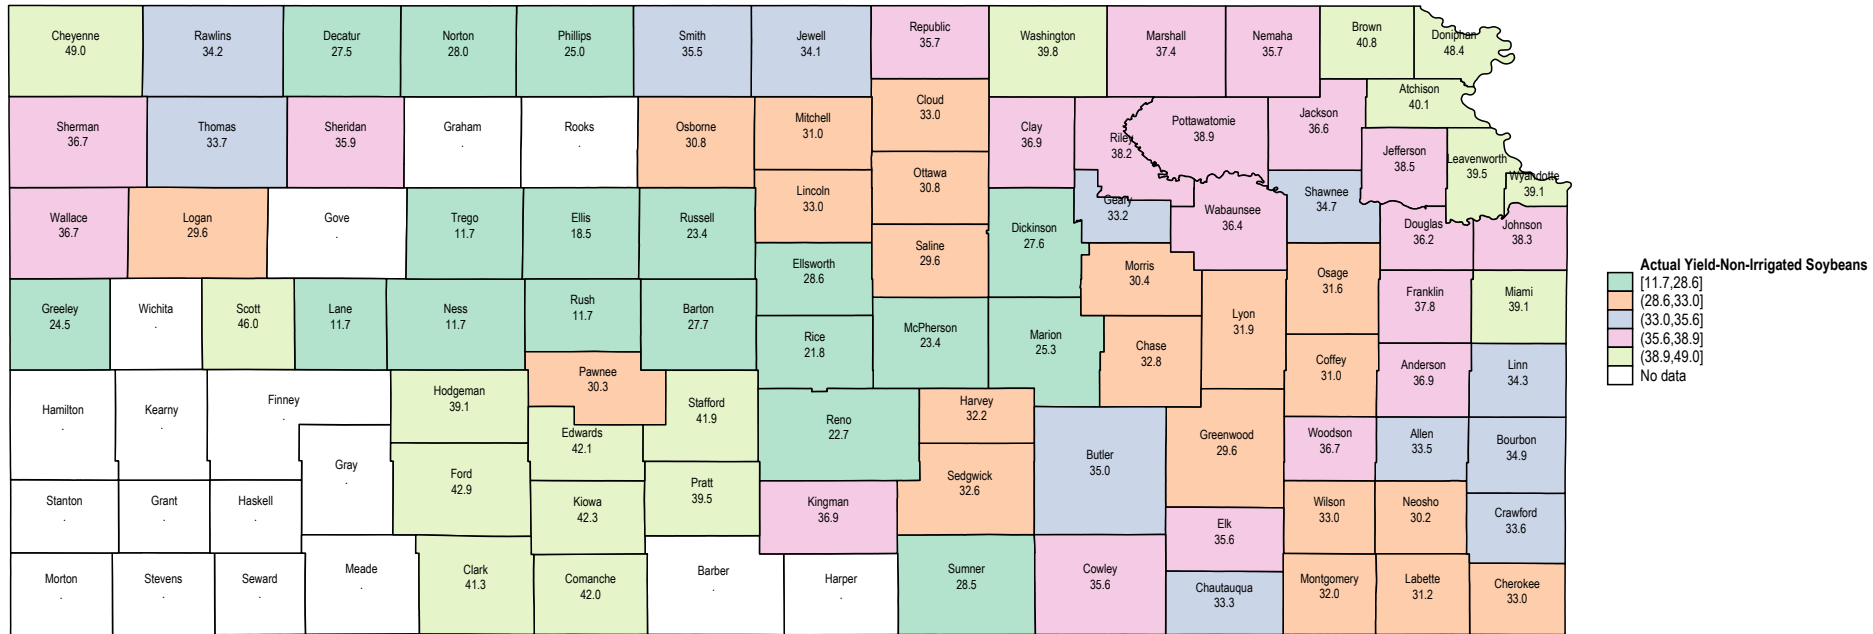

Kansas 2004 Non-Irrigated Soybeans

Source: USDA RMA data

Kansas 2003 Non-Irrigated Soybeans

Source: USDA RMA data

Kansas 2002 Non-Irrigated Soybeans

Kansas 2001 Non-Irrigated Soybeans

Source: USDA RMA data

Kansas 2000 Non-Irrigated Soybeans

Source: USDA RMA data

Kansas 1999 Non-Irrigated Soybeans

Source: USDA RMA data

Kansas 1998 Non-Irrigated Soybeans

Kansas 1997 Non-Irrigated Soybeans

Source: USDA RMA data

Kansas 1996 Non-Irrigated Soybeans

Source: USDA RMA data

Kansas 1995 Non-Irrigated Soybeans

Kansas 1994 Non-Irrigated Soybeans

Source: USDA RMA data

Kansas 1993 Non-Irrigated Soybeans

Source: USDA RMA data

Kansas 1992 Non-Irrigated Soybeans

Source: USDA RMA data

Kansas 1991 Non-Irrigated Soybeans