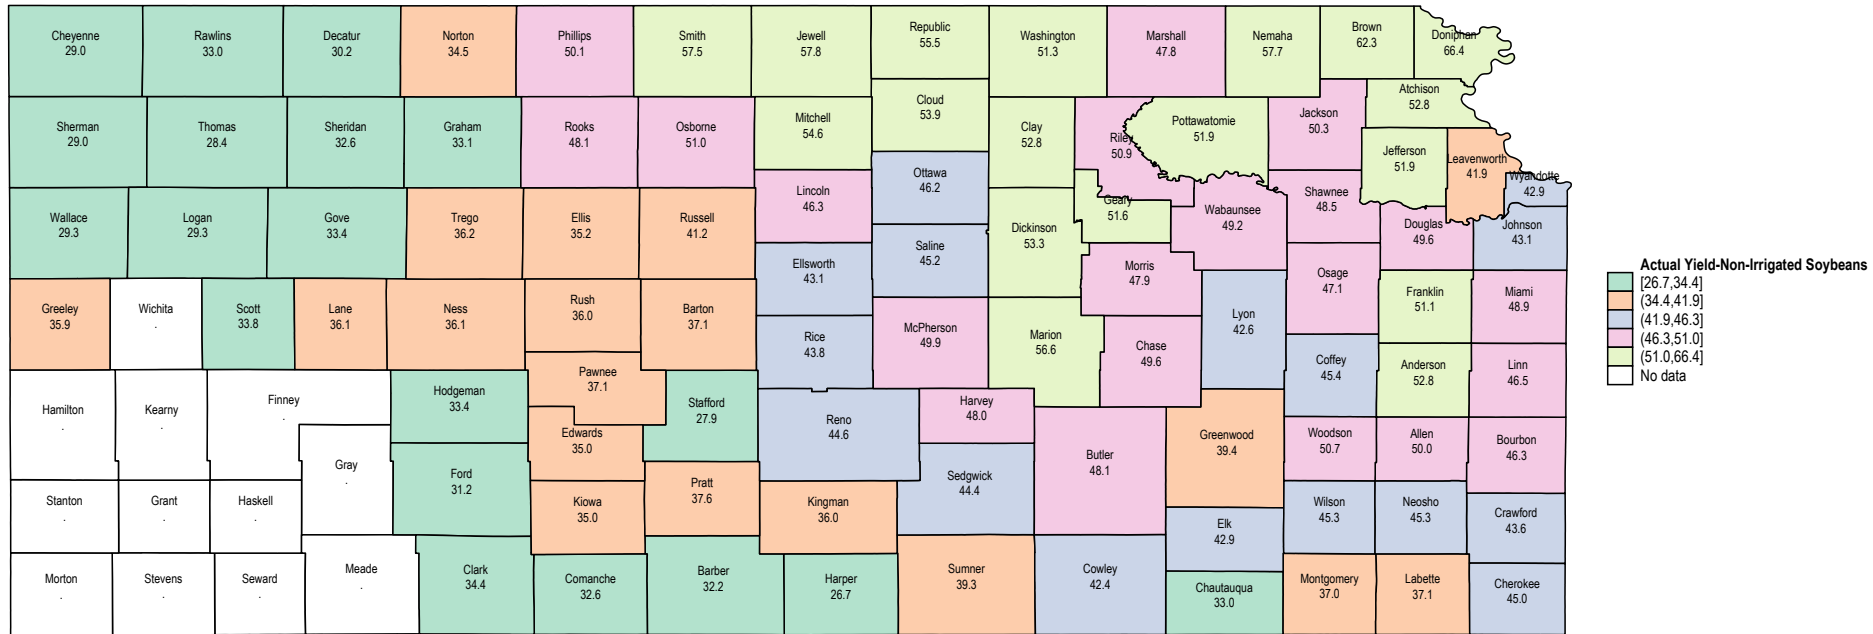

Kansas 2022 Non-Irrigated Soybeans

Source: USDA RMA data

Kansas 2021 Non-Irrigated Soybeans

Source: USDA RMA data

Kansas 2020 Non-Irrigated Soybeans

Source: USDA RMA data

Kansas 2019 Non-Irrigated Soybeans

Source: USDA RMA data

Kansas 2018 Non-Irrigated Soybeans

Source: USDA RMA data

Kansas 2017 Non-Irrigated Soybeans

Source: USDA RMA data

Kansas 2016 Non-Irrigated Soybeans

Source: USDA RMA data

Kansas 2015 Non-Irrigated Soybeans

Source: USDA RMA data

Kansas 2014 Non-Irrigated Soybeans

Kansas 2013 Non-Irrigated Soybeans

Source: USDA RMA data

Kansas 2012 Non-Irrigated Soybeans

Kansas 2011 Non-Irrigated Soybeans

Kansas 2010 Non-Irrigated Soybeans

Source: USDA RMA data