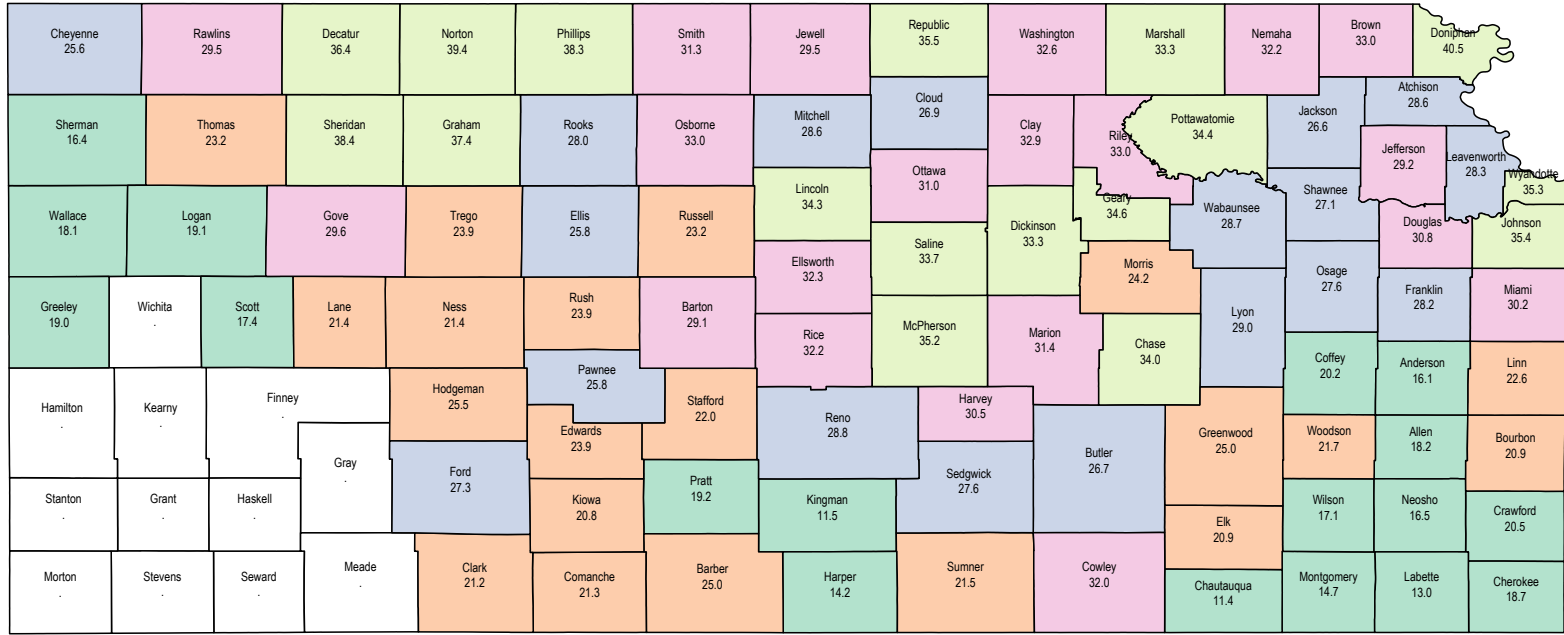

Kansas 2009 Non-Irrigated Soybeans

Kansas 2008 Non-Irrigated Soybeans

Source: USDA RMA data

Kansas 2007 Non-Irrigated Soybeans

Source: USDA RMA data

Kansas 2006 Non-Irrigated Soybeans

Kansas 2005 Non-Irrigated Soybeans

Kansas 2004 Non-Irrigated Soybeans

Source: USDA RMA data

Kansas 2003 Non-Irrigated Soybeans

Source: USDA RMA data

Kansas 2002 Non-Irrigated Soybeans

Kansas 2001 Non-Irrigated Soybeans

Source: USDA RMA data

Kansas 2000 Non-Irrigated Soybeans

Source: USDA RMA data

Kansas 1999 Non-Irrigated Soybeans

Source: USDA RMA data

Kansas 1998 Non-Irrigated Soybeans

Kansas 1997 Non-Irrigated Soybeans

Source: USDA RMA data

Kansas 1996 Non-Irrigated Soybeans

Source: USDA RMA data