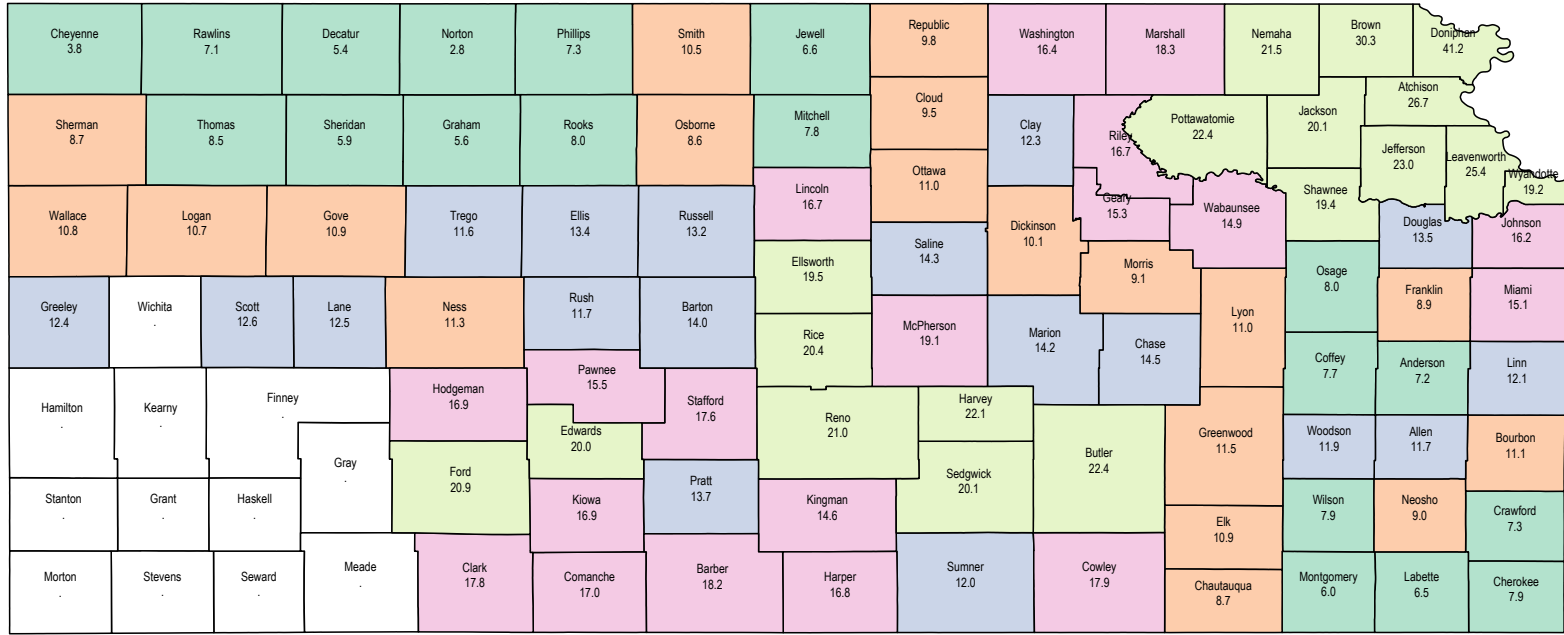

Kansas 2009 Non-Irrigated Soybeans

Kansas 2008 Non-Irrigated Soybeans

Source: USDA RMA data

Kansas 2007 Non-Irrigated Soybeans

Source: USDA RMA data

Kansas 2006 Non-Irrigated Soybeans

Kansas 2005 Non-Irrigated Soybeans

Kansas 2004 Non-Irrigated Soybeans

Source: USDA RMA data

Kansas 2003 Non-Irrigated Soybeans

Source: USDA RMA data

Kansas 2002 Non-Irrigated Soybeans

Kansas 2001 Non-Irrigated Soybeans

Source: USDA RMA data

Kansas 2000 Non-Irrigated Soybeans

Source: USDA RMA data

Kansas 1999 Non-Irrigated Soybeans

Source: USDA RMA data

Kansas 1998 Non-Irrigated Soybeans

Kansas 1997 Non-Irrigated Soybeans

Source: USDA RMA data

Kansas 1996 Non-Irrigated Soybeans

Source: USDA RMA data