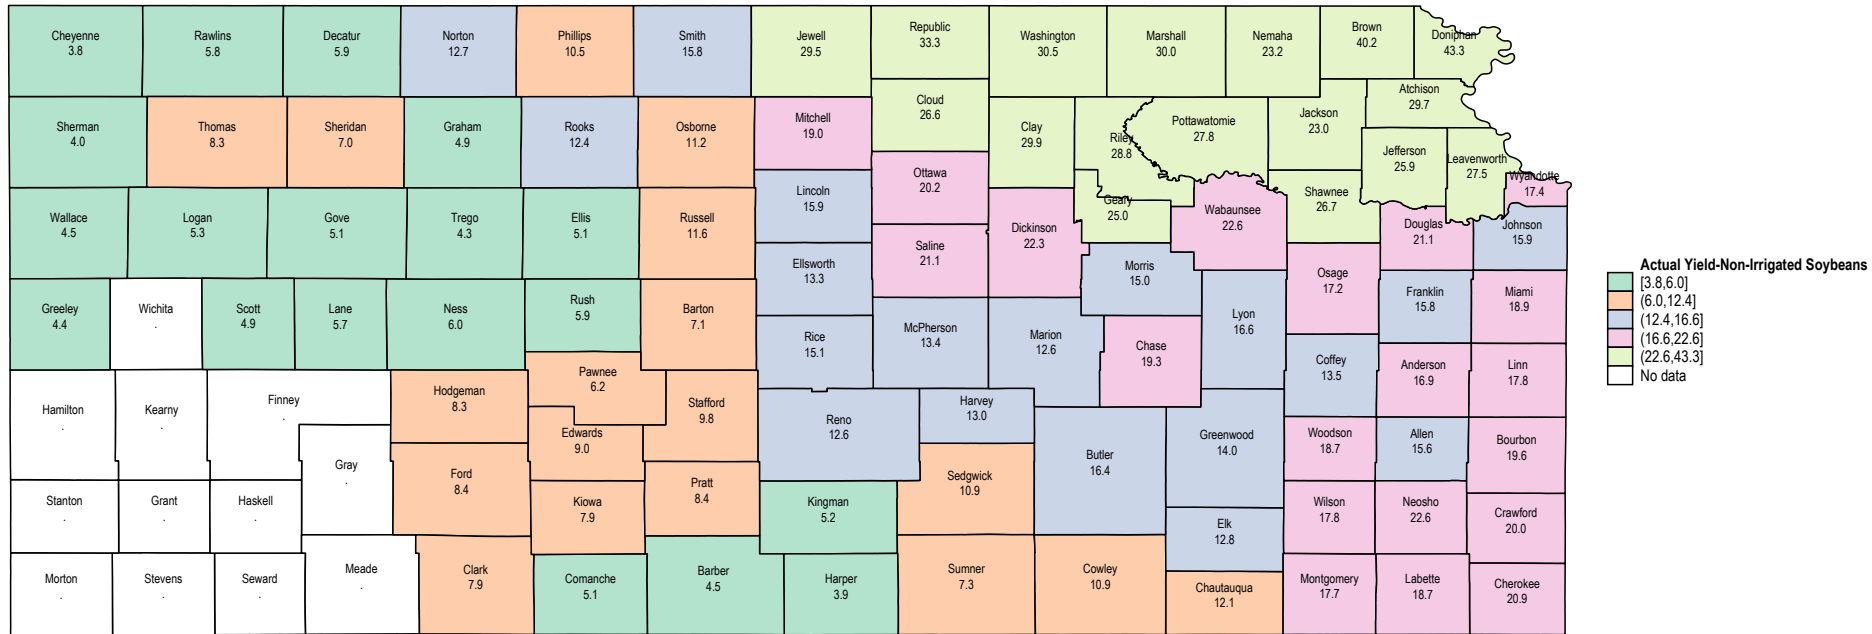

Kansas 2014 Non-Irrigated Soybeans

Kansas 2013 Non-Irrigated Soybeans

Source: USDA RMA data

Kansas 2012 Non-Irrigated Soybeans

Kansas 2011 Non-Irrigated Soybeans

Kansas 2010 Non-Irrigated Soybeans

Source: USDA RMA data

Kansas 2009 Non-Irrigated Soybeans

Kansas 2008 Non-Irrigated Soybeans

Source: USDA RMA data

Kansas 2007 Non-Irrigated Soybeans

Source: USDA RMA data

Kansas 2006 Non-Irrigated Soybeans

Kansas 2005 Non-Irrigated Soybeans