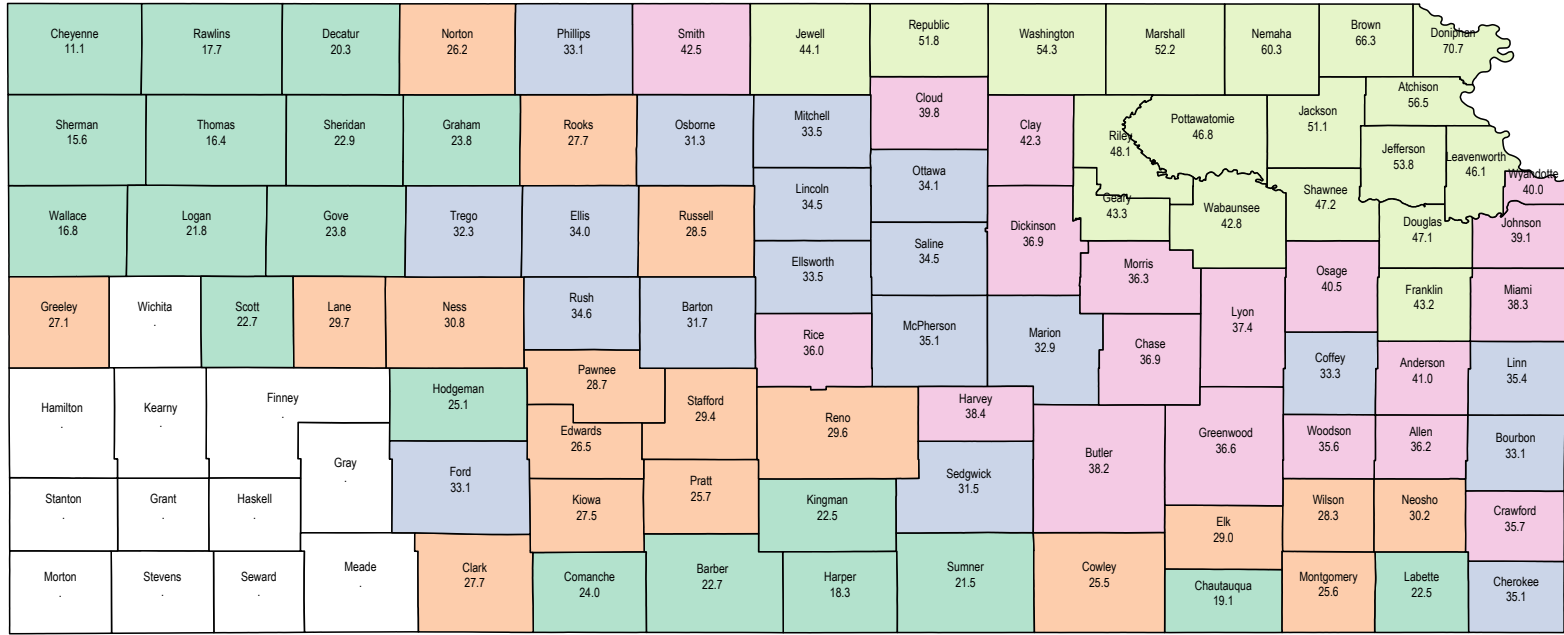

Kansas 2024 Expected Yields for Non-Irrigated Soybeans

Source: USDA RMA data. Expected yields for ECO, SCO and other area plans.

Kansas 2023 Expected Yields for Non-Irrigated Soybeans

Source: USDA RMA data. Expected yields for ECO, SCO and other area plans.

Kansas 2022 Non-Irrigated Soybeans

Source: USDA RMA data

Kansas 2021 Non-Irrigated Soybeans

Source: USDA RMA data

Kansas 2020 Non-Irrigated Soybeans

Source: USDA RMA data

Kansas 2019 Non-Irrigated Soybeans

Source: USDA RMA data

Kansas 2018 Non-Irrigated Soybeans

Source: USDA RMA data

Kansas 2017 Non-Irrigated Soybeans

Source: USDA RMA data

Kansas 2016 Non-Irrigated Soybeans

Source: USDA RMA data

Kansas 2015 Non-Irrigated Soybeans

Source: USDA RMA data

Kansas 1995 Non-Irrigated Soybeans

Kansas 1994 Non-Irrigated Soybeans

Source: USDA RMA data

Kansas 1993 Non-Irrigated Soybeans

Source: USDA RMA data

Kansas 1992 Non-Irrigated Soybeans

Source: USDA RMA data

Kansas 1991 Non-Irrigated Soybeans