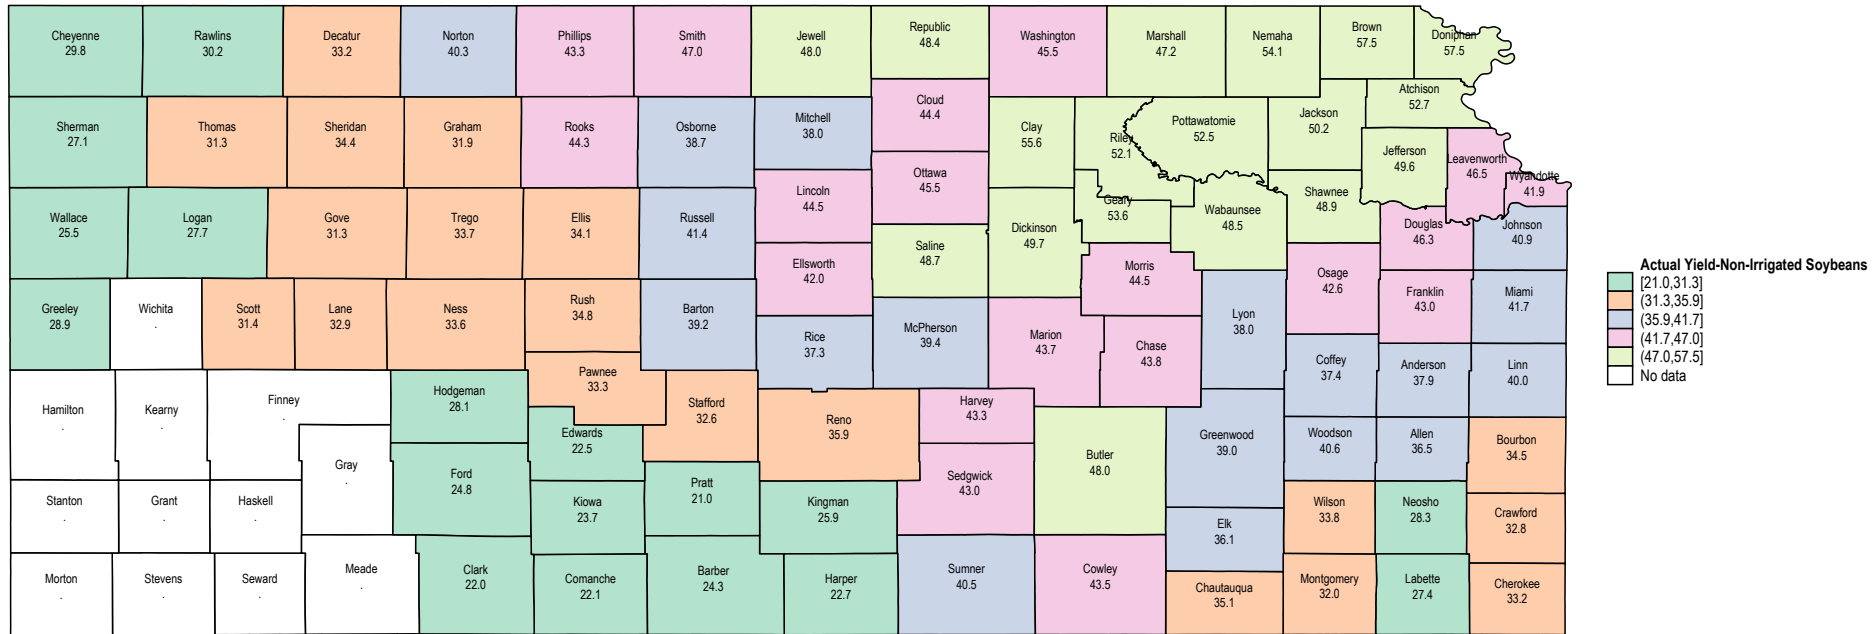

Kansas 2018 Non-Irrigated Soybeans

Source: USDA RMA data

Kansas 2017 Non-Irrigated Soybeans

Source: USDA RMA data

Kansas 2016 Non-Irrigated Soybeans

Source: USDA RMA data

Kansas 2015 Non-Irrigated Soybeans

Source: USDA RMA data

Kansas 2014 Non-Irrigated Soybeans

Kansas 2013 Non-Irrigated Soybeans

Source: USDA RMA data

Kansas 2012 Non-Irrigated Soybeans

Kansas 2011 Non-Irrigated Soybeans

Kansas 2010 Non-Irrigated Soybeans

Source: USDA RMA data

Kansas 2009 Non-Irrigated Soybeans

Kansas 2008 Non-Irrigated Soybeans

Source: USDA RMA data

Kansas 2007 Non-Irrigated Soybeans

Source: USDA RMA data

Kansas 2006 Non-Irrigated Soybeans

Kansas 2005 Non-Irrigated Soybeans