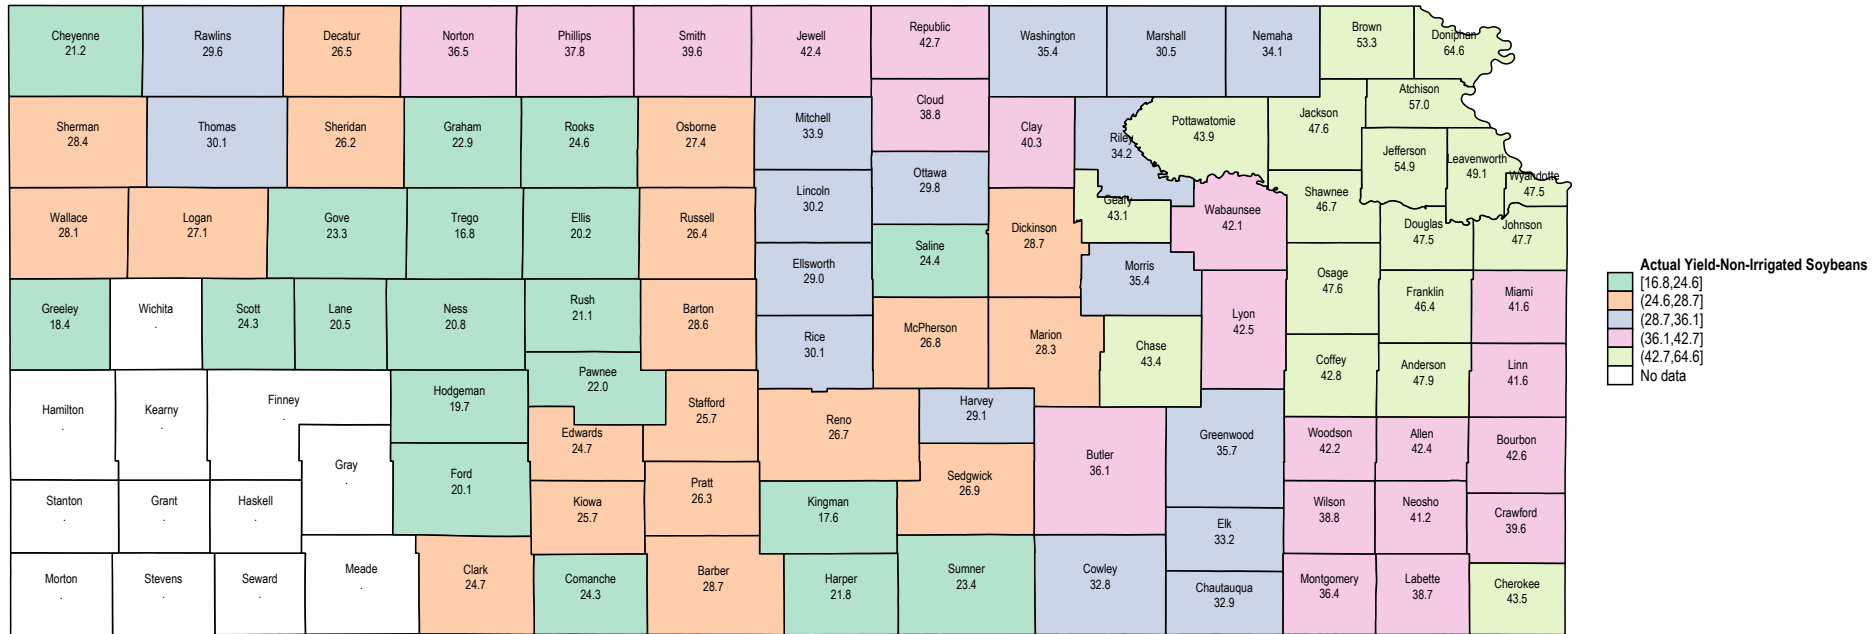

Kansas 2024 Expected Yields for Non-Irrigated Soybeans

Source: USDA RMA data. Expected yields for ECO, SCO and other area plans.

Kansas 2023 Expected Yields for Non-Irrigated Soybeans

Source: USDA RMA data. Expected yields for ECO, SCO and other area plans.

Kansas 2022 Non-Irrigated Soybeans

Source: USDA RMA data

Kansas 2021 Non-Irrigated Soybeans

Source: USDA RMA data

Kansas 2020 Non-Irrigated Soybeans

Source: USDA RMA data

Kansas 2019 Non-Irrigated Soybeans

Source: USDA RMA data

Kansas 2018 Non-Irrigated Soybeans

Source: USDA RMA data

Kansas 2017 Non-Irrigated Soybeans

Source: USDA RMA data

Kansas 2016 Non-Irrigated Soybeans

Source: USDA RMA data

Kansas 2015 Non-Irrigated Soybeans

Source: USDA RMA data

Kansas 2014 Non-Irrigated Soybeans

Kansas 2013 Non-Irrigated Soybeans

Source: USDA RMA data

Kansas 2012 Non-Irrigated Soybeans

Kansas 2011 Non-Irrigated Soybeans

Kansas 2010 Non-Irrigated Soybeans

Source: USDA RMA data