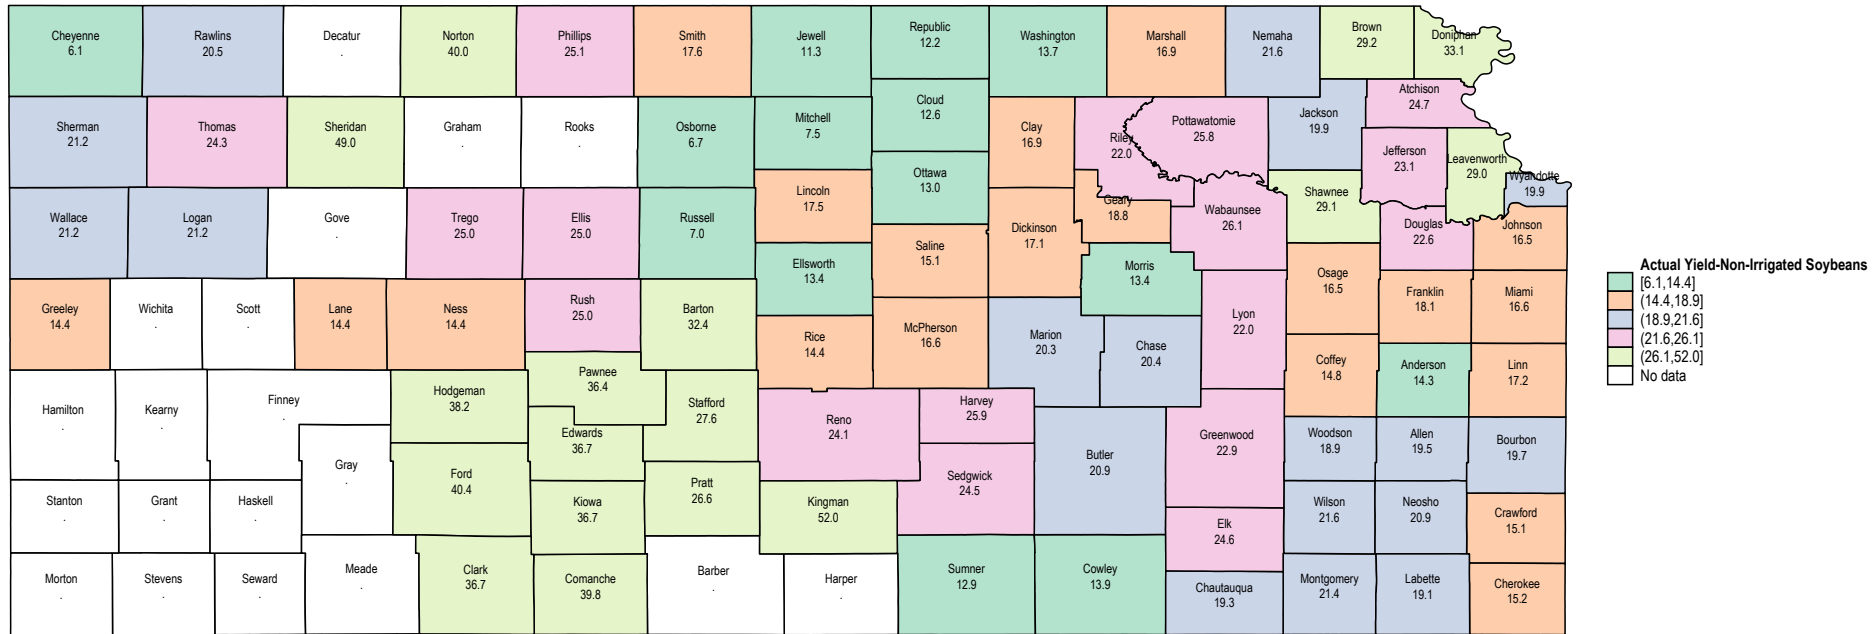

Kansas 1995 Non-Irrigated Soybeans

Kansas 1994 Non-Irrigated Soybeans

Source: USDA RMA data

Kansas 1993 Non-Irrigated Soybeans

Source: USDA RMA data

Kansas 1992 Non-Irrigated Soybeans

Source: USDA RMA data

Kansas 1991 Non-Irrigated Soybeans