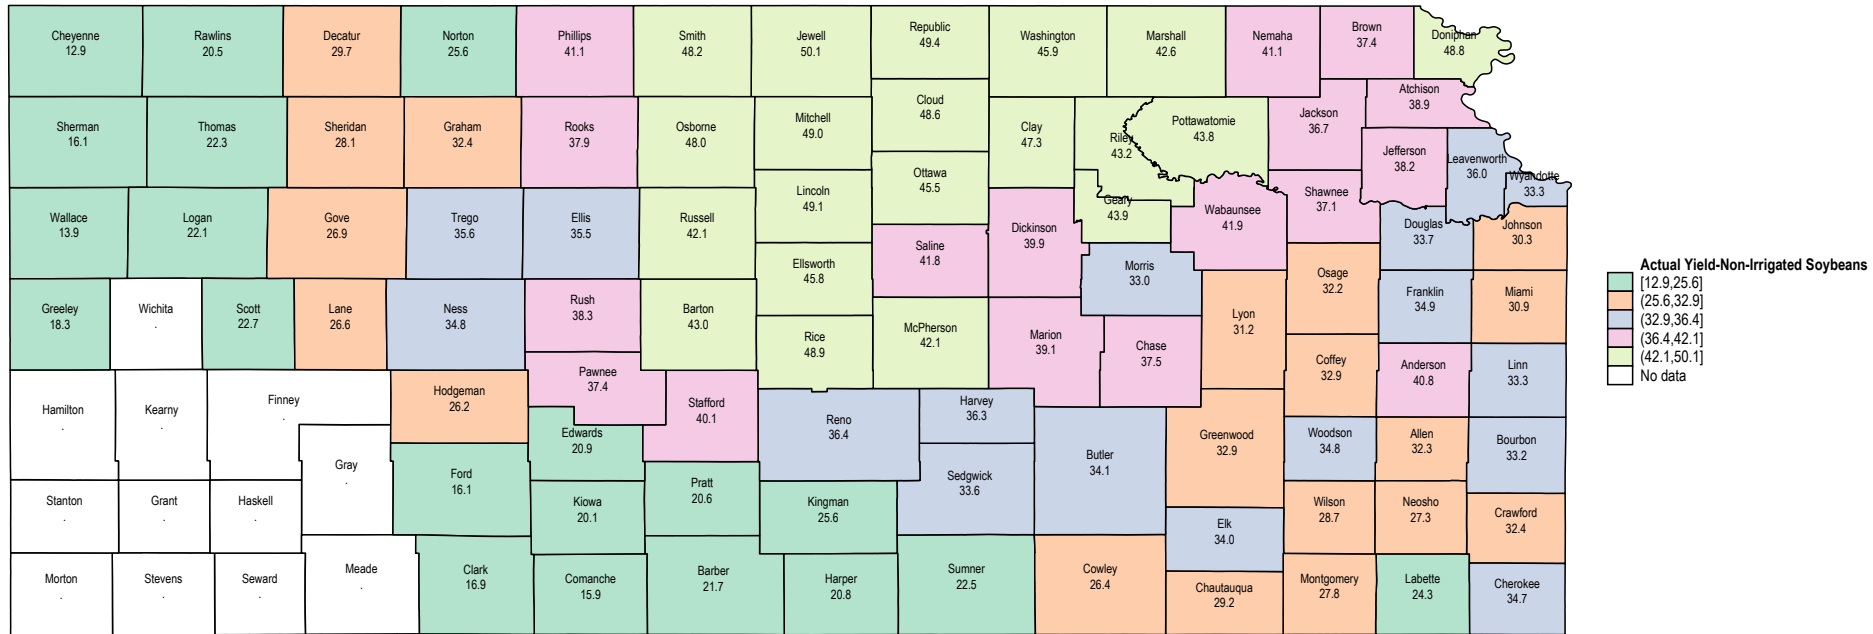

Kansas 2018 Non-Irrigated Soybeans

Source: USDA RMA data

Kansas 2017 Non-Irrigated Soybeans

Source: USDA RMA data

Kansas 2016 Non-Irrigated Soybeans

Source: USDA RMA data

Kansas 2015 Non-Irrigated Soybeans

Source: USDA RMA data

Kansas 2014 Non-Irrigated Soybeans

Kansas 2013 Non-Irrigated Soybeans

Source: USDA RMA data

Kansas 2012 Non-Irrigated Soybeans

Kansas 2011 Non-Irrigated Soybeans

Kansas 2010 Non-Irrigated Soybeans

Source: USDA RMA data

Kansas 2009 Non-Irrigated Soybeans

Kansas 2008 Non-Irrigated Soybeans

Source: USDA RMA data

Kansas 2007 Non-Irrigated Soybeans

Source: USDA RMA data

Kansas 2006 Non-Irrigated Soybeans

Kansas 2005 Non-Irrigated Soybeans