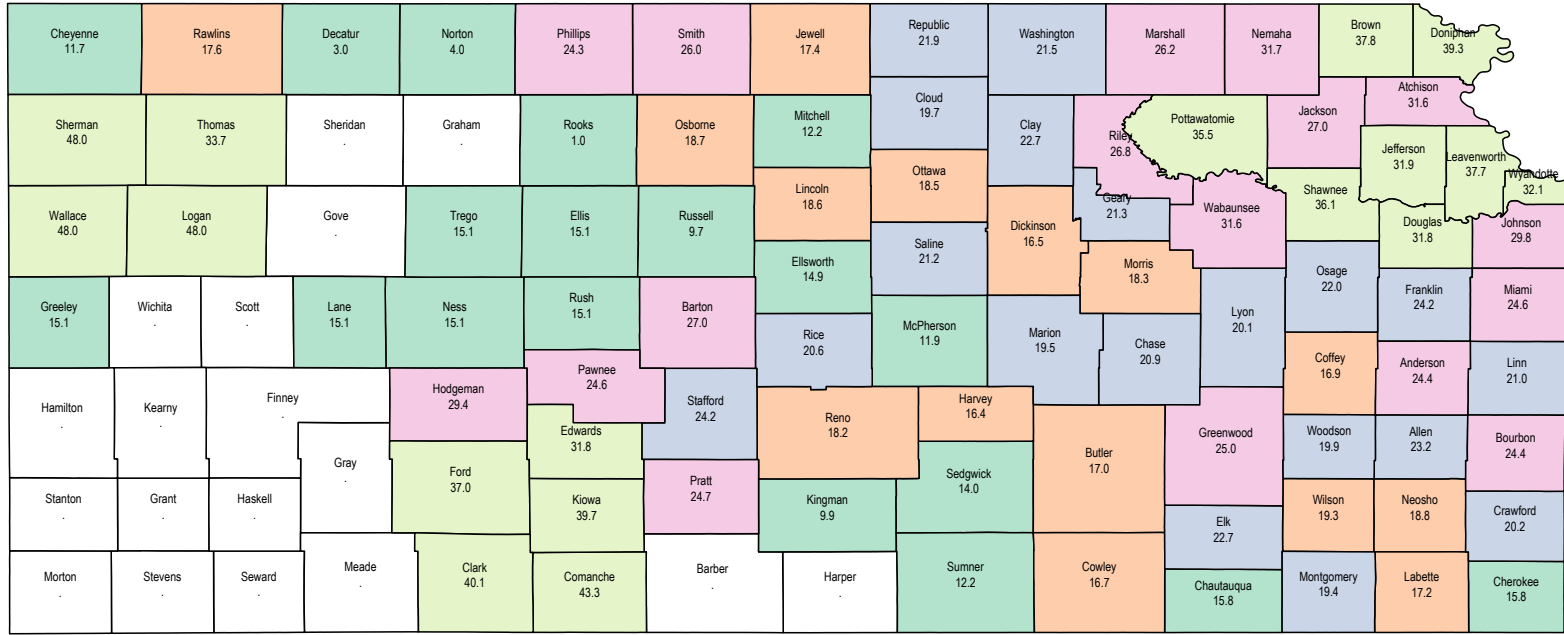

Kansas 1990 Non-Irrigated Soybeans

Source: USDA RMA data