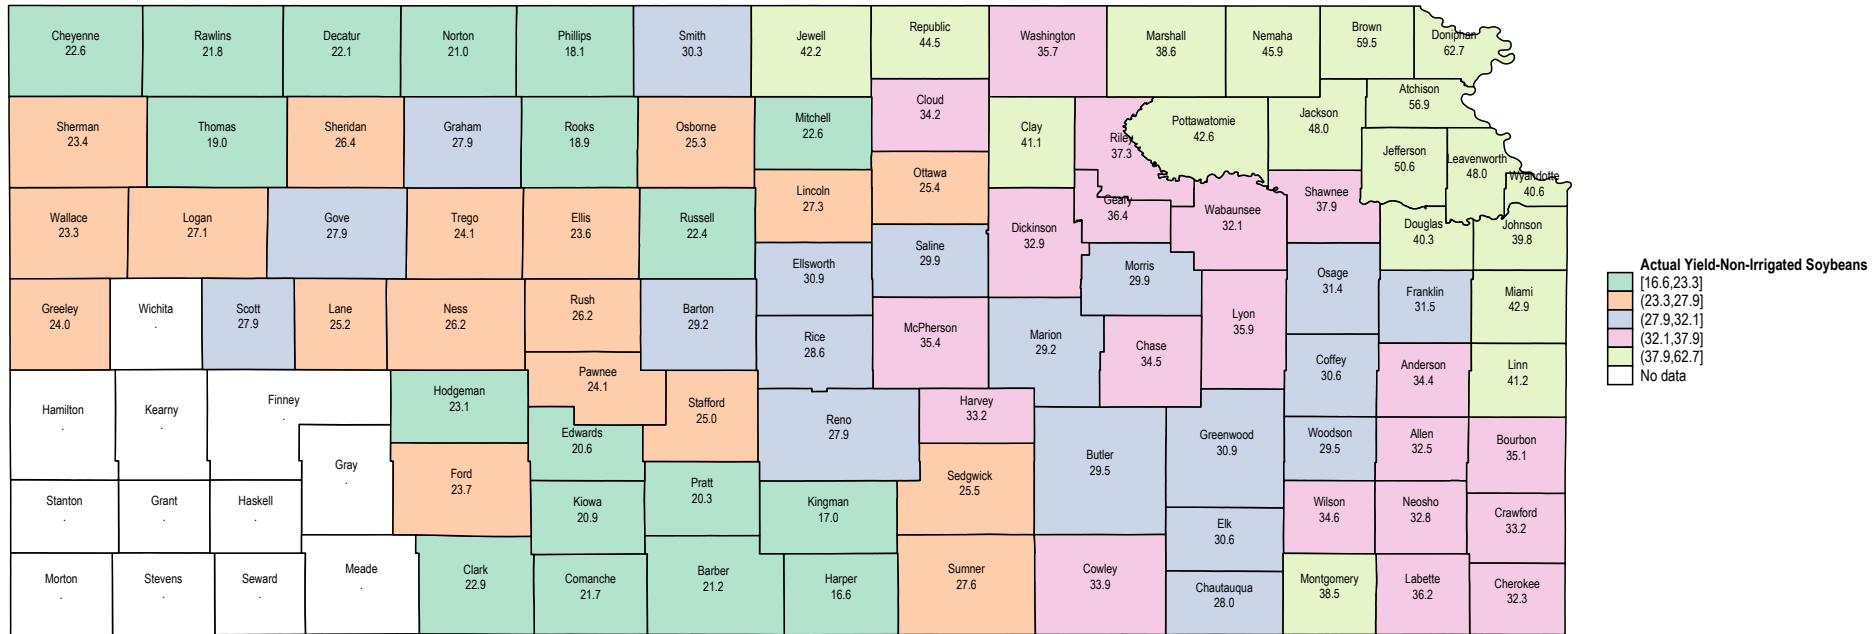

Kansas 2022 Non-Irrigated Soybeans

Source: USDA RMA data

Kansas 2021 Non-Irrigated Soybeans

Source: USDA RMA data

Kansas 2020 Non-Irrigated Soybeans

Source: USDA RMA data

Kansas 2019 Non-Irrigated Soybeans

Source: USDA RMA data

Kansas 2018 Non-Irrigated Soybeans

Source: USDA RMA data

Kansas 2017 Non-Irrigated Soybeans

Source: USDA RMA data

Kansas 2016 Non-Irrigated Soybeans

Source: USDA RMA data

Kansas 2015 Non-Irrigated Soybeans

Source: USDA RMA data

Kansas 2014 Non-Irrigated Soybeans

Kansas 2013 Non-Irrigated Soybeans

Source: USDA RMA data

Kansas 2012 Non-Irrigated Soybeans

Kansas 2011 Non-Irrigated Soybeans

Kansas 2010 Non-Irrigated Soybeans

Source: USDA RMA data

Kansas 2009 Non-Irrigated Soybeans

Kansas 2008 Non-Irrigated Soybeans

Source: USDA RMA data

Kansas 2007 Non-Irrigated Soybeans

Source: USDA RMA data

Kansas 2006 Non-Irrigated Soybeans

Kansas 2005 Non-Irrigated Soybeans