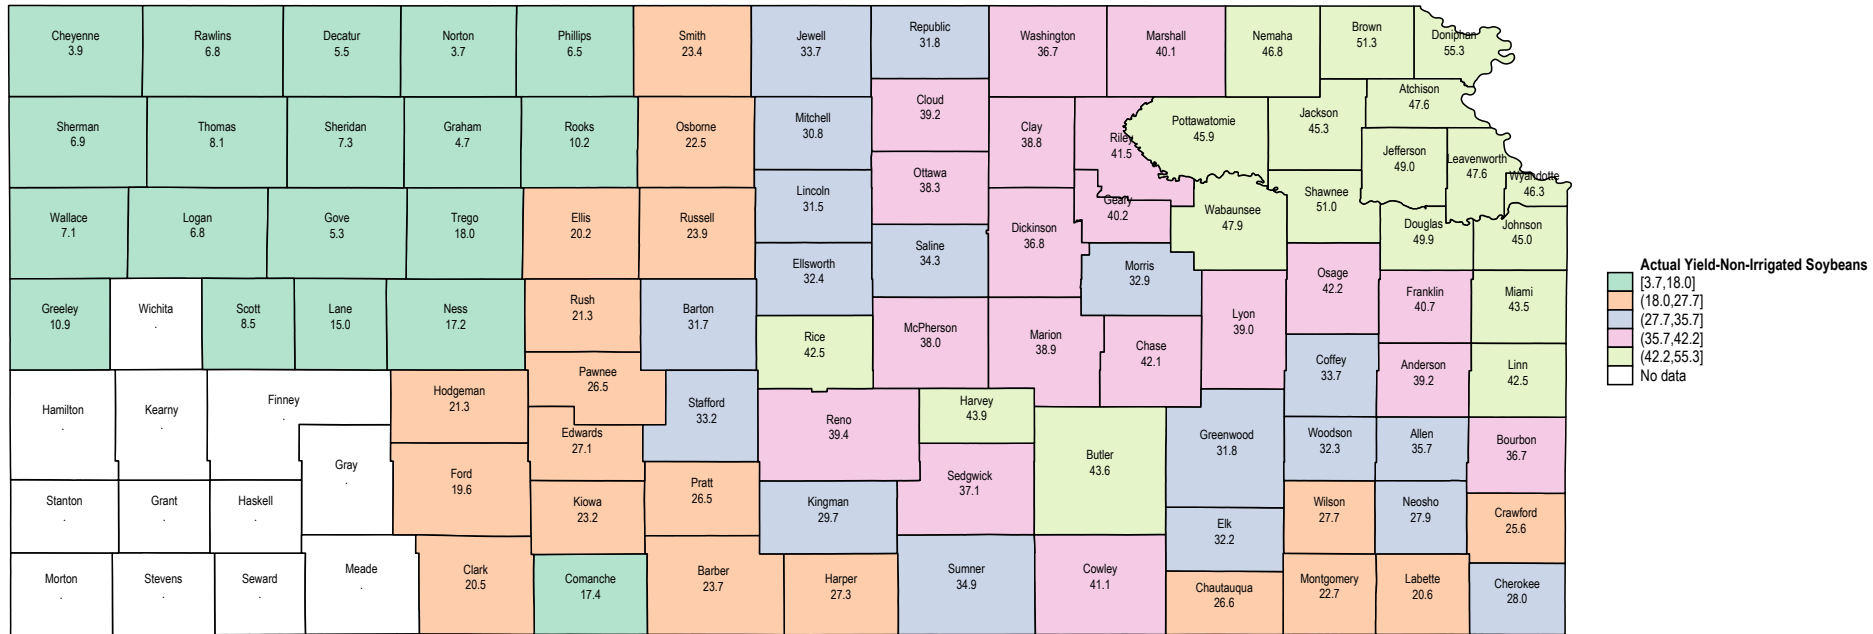

Kansas 2014 Non-Irrigated Soybeans

Kansas 2013 Non-Irrigated Soybeans

Source: USDA RMA data

Kansas 2012 Non-Irrigated Soybeans

Kansas 2011 Non-Irrigated Soybeans

Kansas 2010 Non-Irrigated Soybeans

Source: USDA RMA data

Kansas 2009 Non-Irrigated Soybeans

Kansas 2008 Non-Irrigated Soybeans

Source: USDA RMA data

Kansas 2007 Non-Irrigated Soybeans

Source: USDA RMA data

Kansas 2006 Non-Irrigated Soybeans

Kansas 2005 Non-Irrigated Soybeans

Kansas 2004 Non-Irrigated Soybeans

Source: USDA RMA data

Kansas 2003 Non-Irrigated Soybeans

Source: USDA RMA data

Kansas 2002 Non-Irrigated Soybeans

Kansas 2001 Non-Irrigated Soybeans

Source: USDA RMA data

Kansas 2000 Non-Irrigated Soybeans