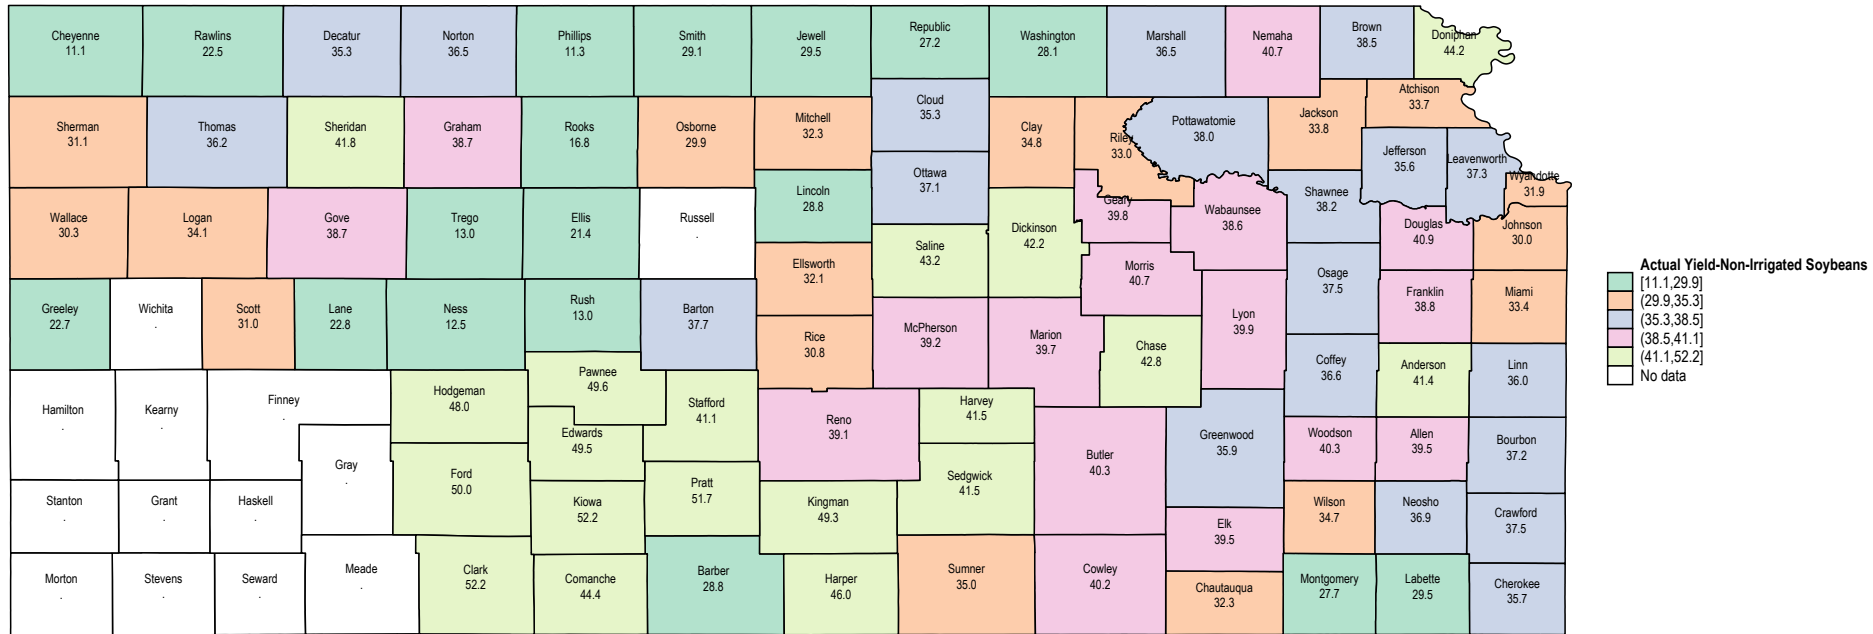

Kansas 2004 Non-Irrigated Soybeans

Source: USDA RMA data

Kansas 2003 Non-Irrigated Soybeans

Source: USDA RMA data

Kansas 2002 Non-Irrigated Soybeans

Kansas 2001 Non-Irrigated Soybeans

Source: USDA RMA data

Kansas 2000 Non-Irrigated Soybeans

Source: USDA RMA data

Kansas 1999 Non-Irrigated Soybeans

Source: USDA RMA data

Kansas 1998 Non-Irrigated Soybeans

Kansas 1997 Non-Irrigated Soybeans

Source: USDA RMA data

Kansas 1996 Non-Irrigated Soybeans

Source: USDA RMA data

Kansas 1995 Non-Irrigated Soybeans

Kansas 1994 Non-Irrigated Soybeans

Source: USDA RMA data

Kansas 1993 Non-Irrigated Soybeans

Source: USDA RMA data

Kansas 1992 Non-Irrigated Soybeans

Source: USDA RMA data

Kansas 1991 Non-Irrigated Soybeans