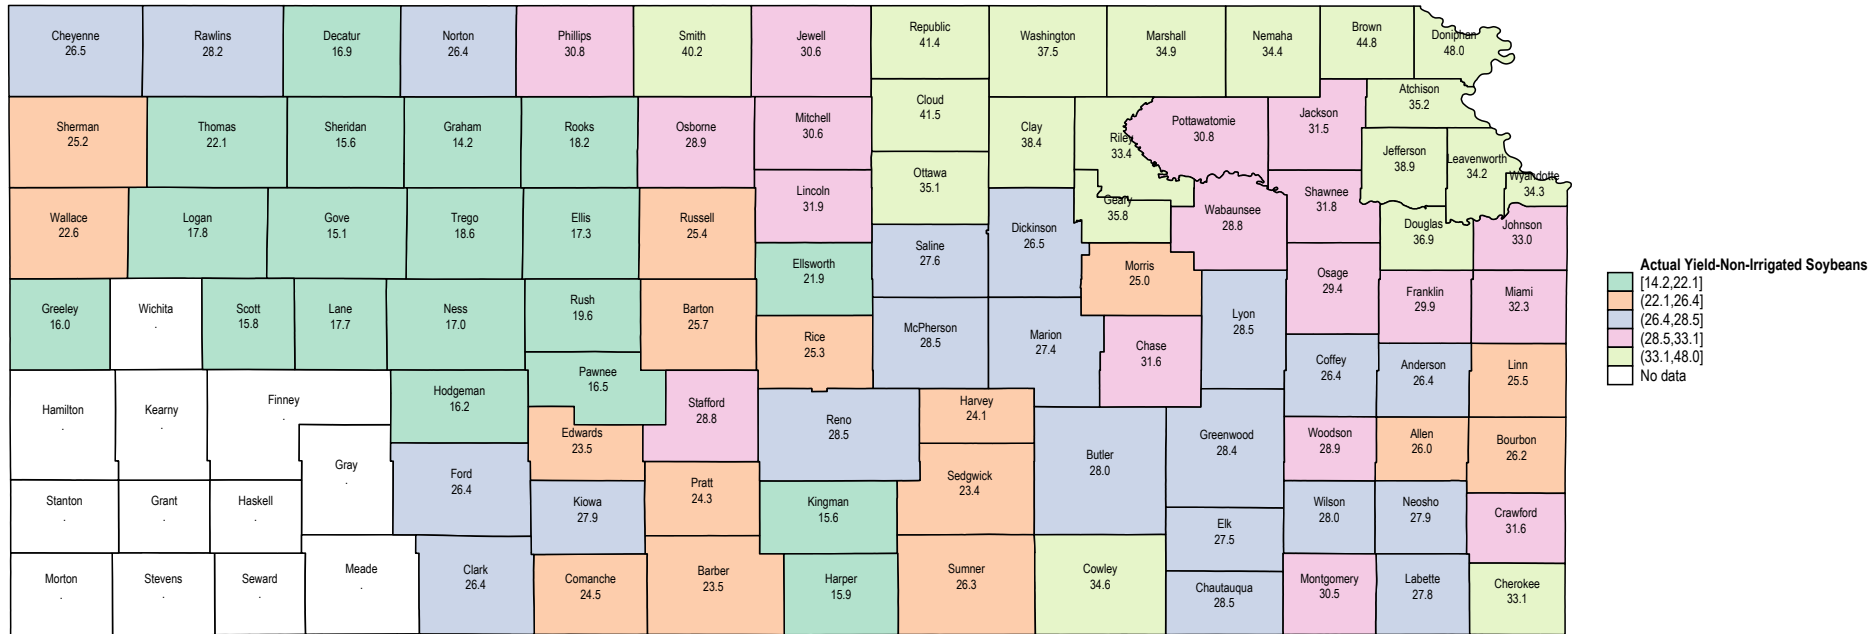

Kansas 2018 Non-Irrigated Soybeans

Source: USDA RMA data

Kansas 2017 Non-Irrigated Soybeans

Source: USDA RMA data

Kansas 2016 Non-Irrigated Soybeans

Source: USDA RMA data

Kansas 2015 Non-Irrigated Soybeans

Source: USDA RMA data

Kansas 2014 Non-Irrigated Soybeans

Kansas 2013 Non-Irrigated Soybeans

Source: USDA RMA data

Kansas 2012 Non-Irrigated Soybeans

Kansas 2011 Non-Irrigated Soybeans

Kansas 2010 Non-Irrigated Soybeans

Source: USDA RMA data

Kansas 2009 Non-Irrigated Soybeans

Kansas 2008 Non-Irrigated Soybeans

Source: USDA RMA data

Kansas 2007 Non-Irrigated Soybeans

Source: USDA RMA data

Kansas 2006 Non-Irrigated Soybeans

Kansas 2005 Non-Irrigated Soybeans

Kansas 2004 Non-Irrigated Soybeans

Source: USDA RMA data

Kansas 2003 Non-Irrigated Soybeans

Source: USDA RMA data

Kansas 2002 Non-Irrigated Soybeans

Kansas 2001 Non-Irrigated Soybeans

Source: USDA RMA data

Kansas 2000 Non-Irrigated Soybeans