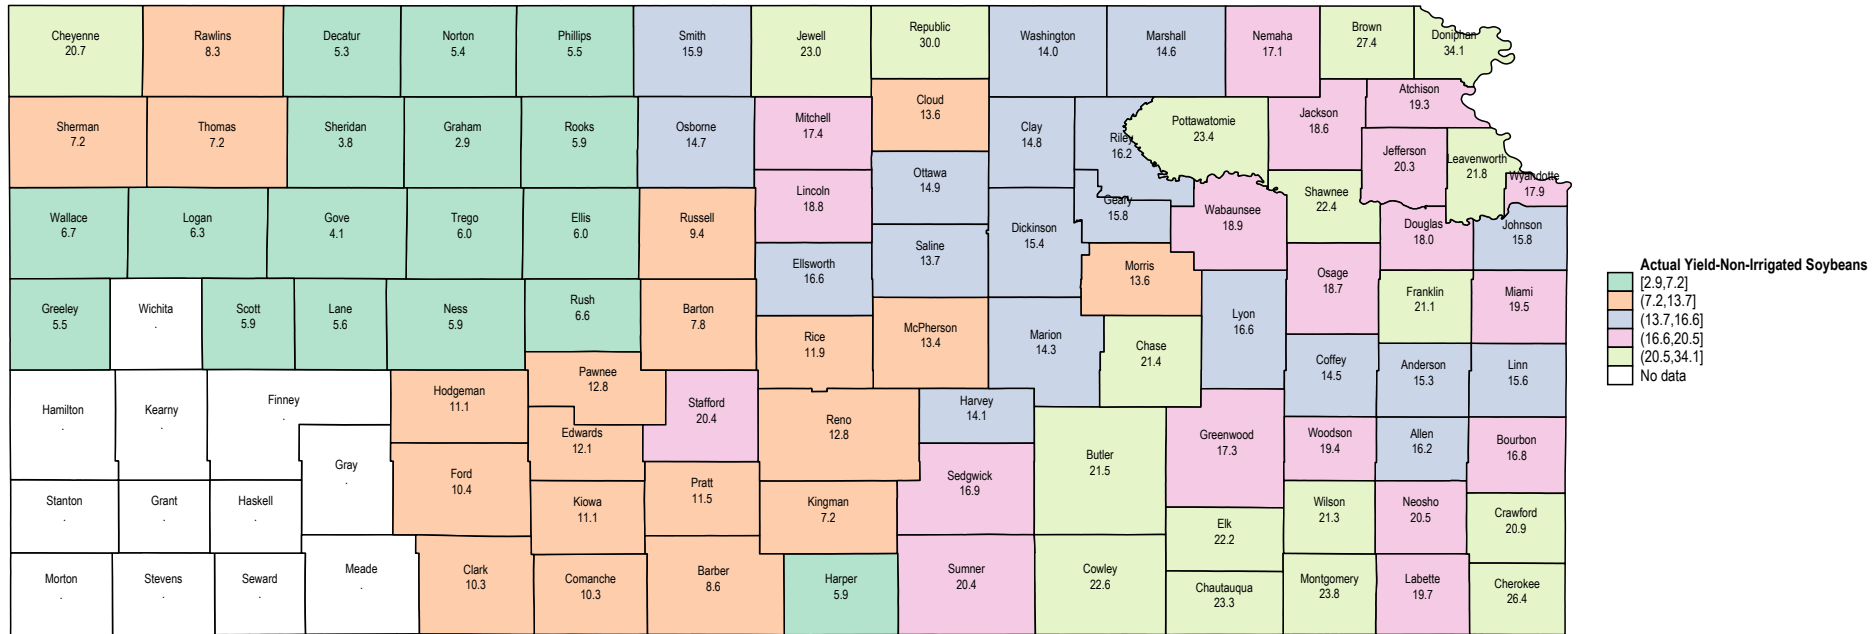

Kansas 2014 Non-Irrigated Soybeans

Kansas 2013 Non-Irrigated Soybeans

Source: USDA RMA data

Kansas 2012 Non-Irrigated Soybeans

Kansas 2011 Non-Irrigated Soybeans

Kansas 2010 Non-Irrigated Soybeans

Source: USDA RMA data

Kansas 2009 Non-Irrigated Soybeans

Kansas 2008 Non-Irrigated Soybeans

Source: USDA RMA data

Kansas 2007 Non-Irrigated Soybeans

Source: USDA RMA data

Kansas 2006 Non-Irrigated Soybeans

Kansas 2005 Non-Irrigated Soybeans

Kansas 2004 Non-Irrigated Soybeans

Source: USDA RMA data

Kansas 2003 Non-Irrigated Soybeans

Source: USDA RMA data

Kansas 2002 Non-Irrigated Soybeans

Kansas 2001 Non-Irrigated Soybeans

Source: USDA RMA data

Kansas 2000 Non-Irrigated Soybeans