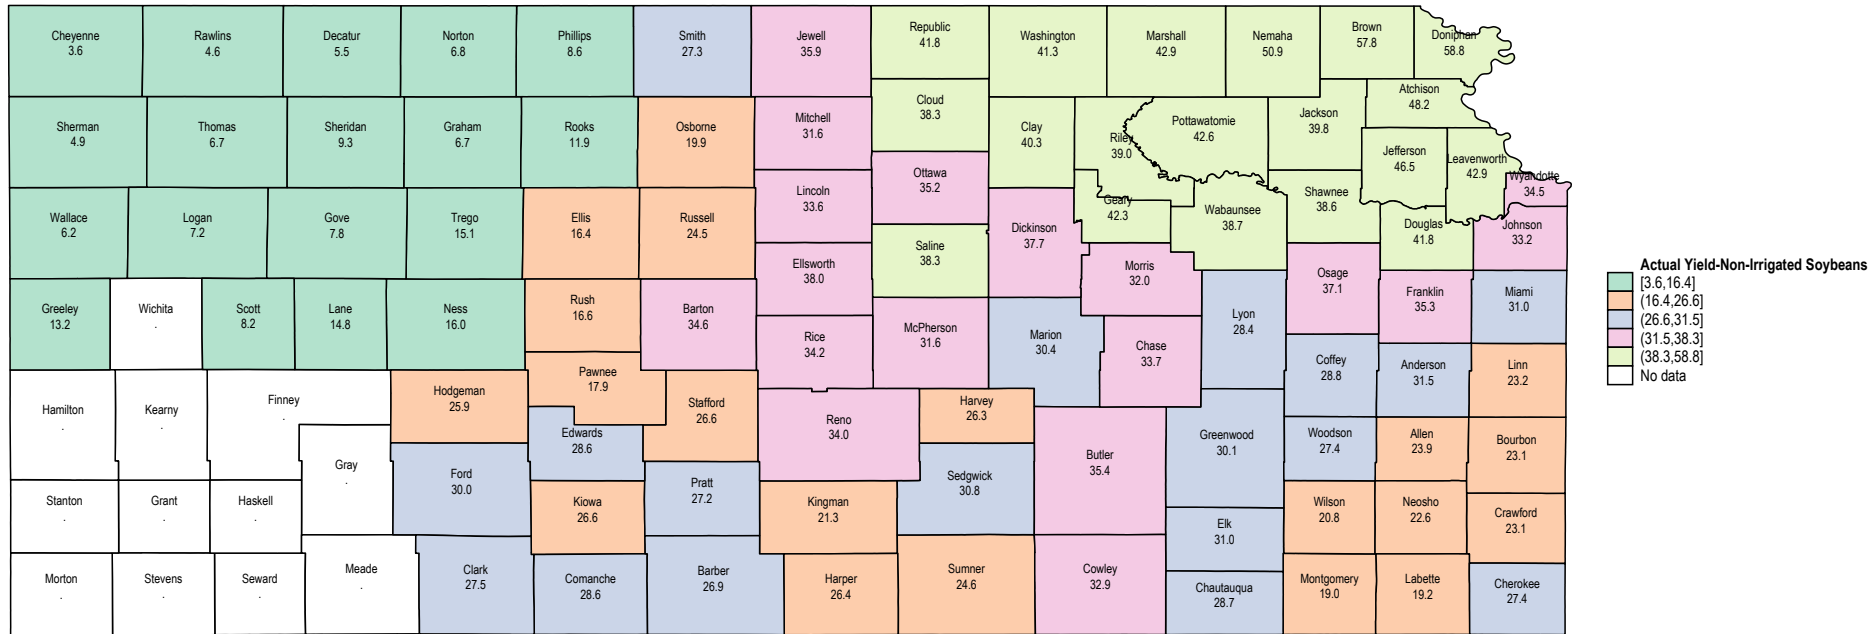

Kansas 2022 Non-Irrigated Soybeans

Source: USDA RMA data

Kansas 2021 Non-Irrigated Soybeans

Source: USDA RMA data

Kansas 2020 Non-Irrigated Soybeans

Source: USDA RMA data

Kansas 2019 Non-Irrigated Soybeans

Source: USDA RMA data

Kansas 2018 Non-Irrigated Soybeans

Source: USDA RMA data

Kansas 2017 Non-Irrigated Soybeans

Source: USDA RMA data

Kansas 2016 Non-Irrigated Soybeans

Source: USDA RMA data

Kansas 2015 Non-Irrigated Soybeans

Source: USDA RMA data

Kansas 2014 Non-Irrigated Soybeans

Kansas 2013 Non-Irrigated Soybeans

Source: USDA RMA data

Kansas 2012 Non-Irrigated Soybeans

Kansas 2011 Non-Irrigated Soybeans

Kansas 2010 Non-Irrigated Soybeans

Source: USDA RMA data

Kansas 2009 Non-Irrigated Soybeans

Kansas 2008 Non-Irrigated Soybeans

Source: USDA RMA data

Kansas 2007 Non-Irrigated Soybeans

Source: USDA RMA data

Kansas 2006 Non-Irrigated Soybeans

Kansas 2005 Non-Irrigated Soybeans