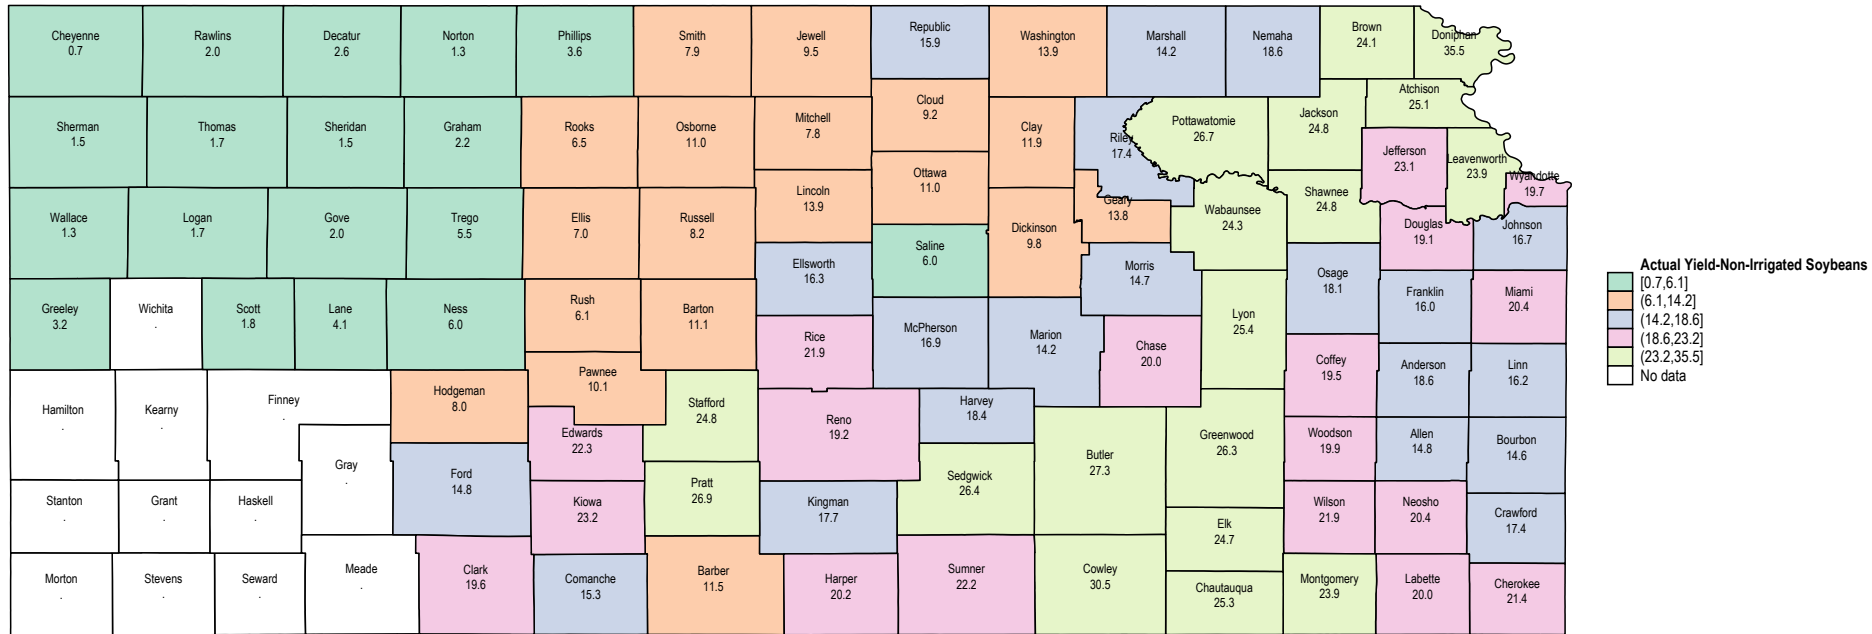

Kansas 2009 Non-Irrigated Soybeans

Kansas 2008 Non-Irrigated Soybeans

Source: USDA RMA data

Kansas 2007 Non-Irrigated Soybeans

Source: USDA RMA data

Kansas 2006 Non-Irrigated Soybeans

Kansas 2005 Non-Irrigated Soybeans

Kansas 2004 Non-Irrigated Soybeans

Source: USDA RMA data

Kansas 2003 Non-Irrigated Soybeans

Source: USDA RMA data

Kansas 2002 Non-Irrigated Soybeans

Kansas 2001 Non-Irrigated Soybeans

Source: USDA RMA data

Kansas 2000 Non-Irrigated Soybeans

Source: USDA RMA data

Kansas 1999 Non-Irrigated Soybeans

Source: USDA RMA data

Kansas 1998 Non-Irrigated Soybeans

Kansas 1997 Non-Irrigated Soybeans

Source: USDA RMA data

Kansas 1996 Non-Irrigated Soybeans

Source: USDA RMA data