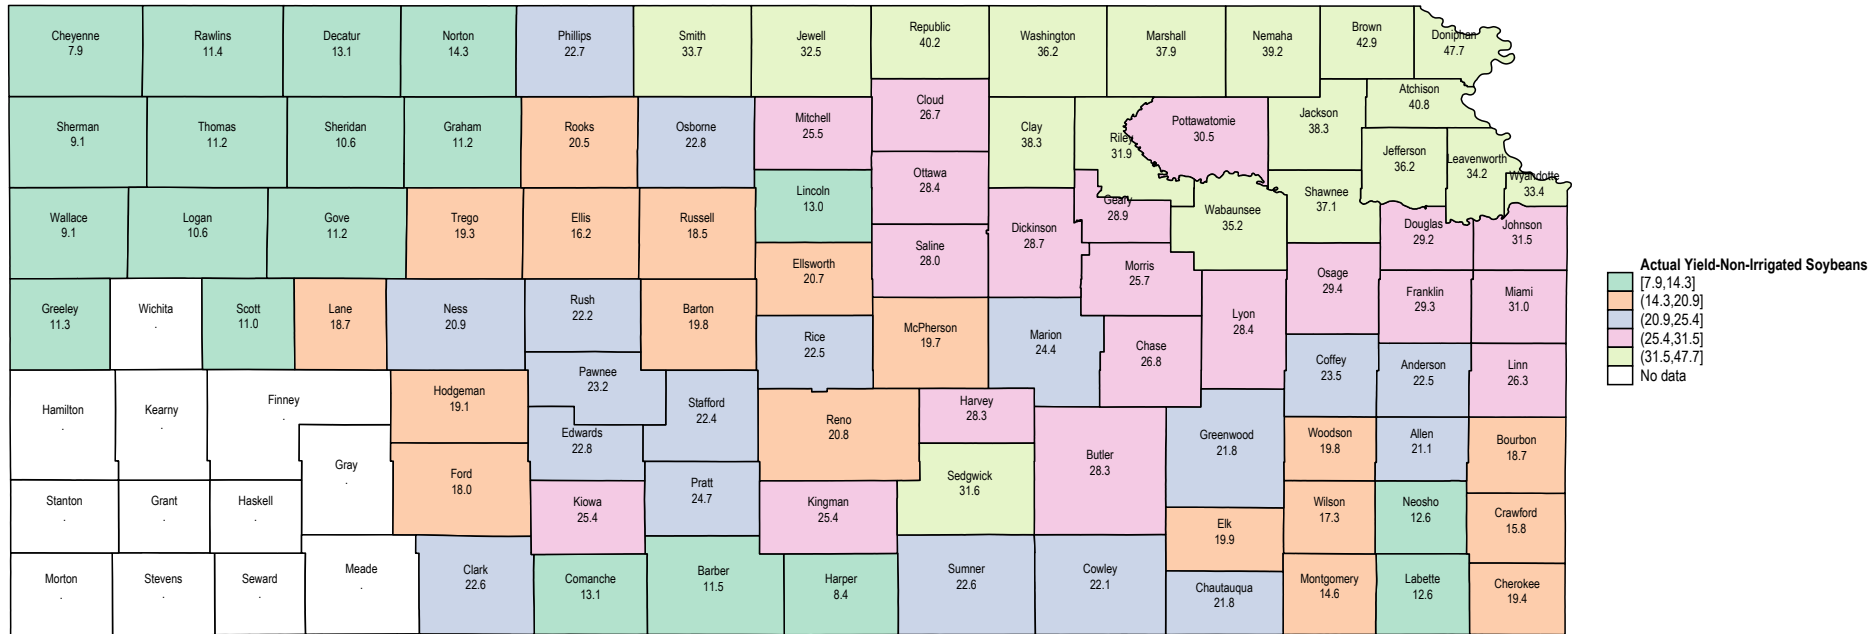

Kansas 2014 Non-Irrigated Soybeans

Kansas 2013 Non-Irrigated Soybeans

Source: USDA RMA data

Kansas 2012 Non-Irrigated Soybeans

Kansas 2011 Non-Irrigated Soybeans

Kansas 2010 Non-Irrigated Soybeans

Source: USDA RMA data

Kansas 2009 Non-Irrigated Soybeans

Kansas 2008 Non-Irrigated Soybeans

Source: USDA RMA data

Kansas 2007 Non-Irrigated Soybeans

Source: USDA RMA data

Kansas 2006 Non-Irrigated Soybeans

Kansas 2005 Non-Irrigated Soybeans

Kansas 2004 Non-Irrigated Soybeans

Source: USDA RMA data

Kansas 2003 Non-Irrigated Soybeans

Source: USDA RMA data

Kansas 2002 Non-Irrigated Soybeans

Kansas 2001 Non-Irrigated Soybeans

Source: USDA RMA data

Kansas 2000 Non-Irrigated Soybeans