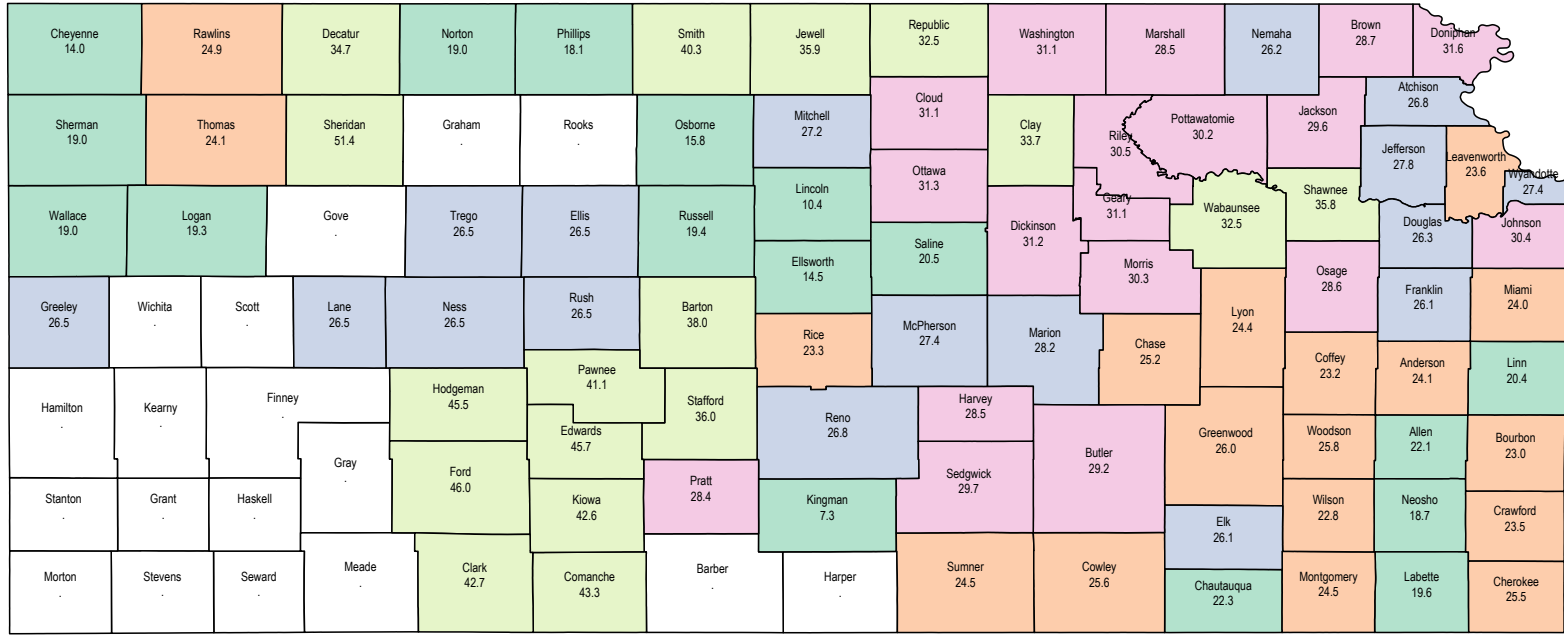

Kansas 1995 Non-Irrigated Soybeans

Kansas 1994 Non-Irrigated Soybeans

Source: USDA RMA data

Kansas 1993 Non-Irrigated Soybeans

Source: USDA RMA data

Kansas 1992 Non-Irrigated Soybeans

Source: USDA RMA data

Kansas 1991 Non-Irrigated Soybeans