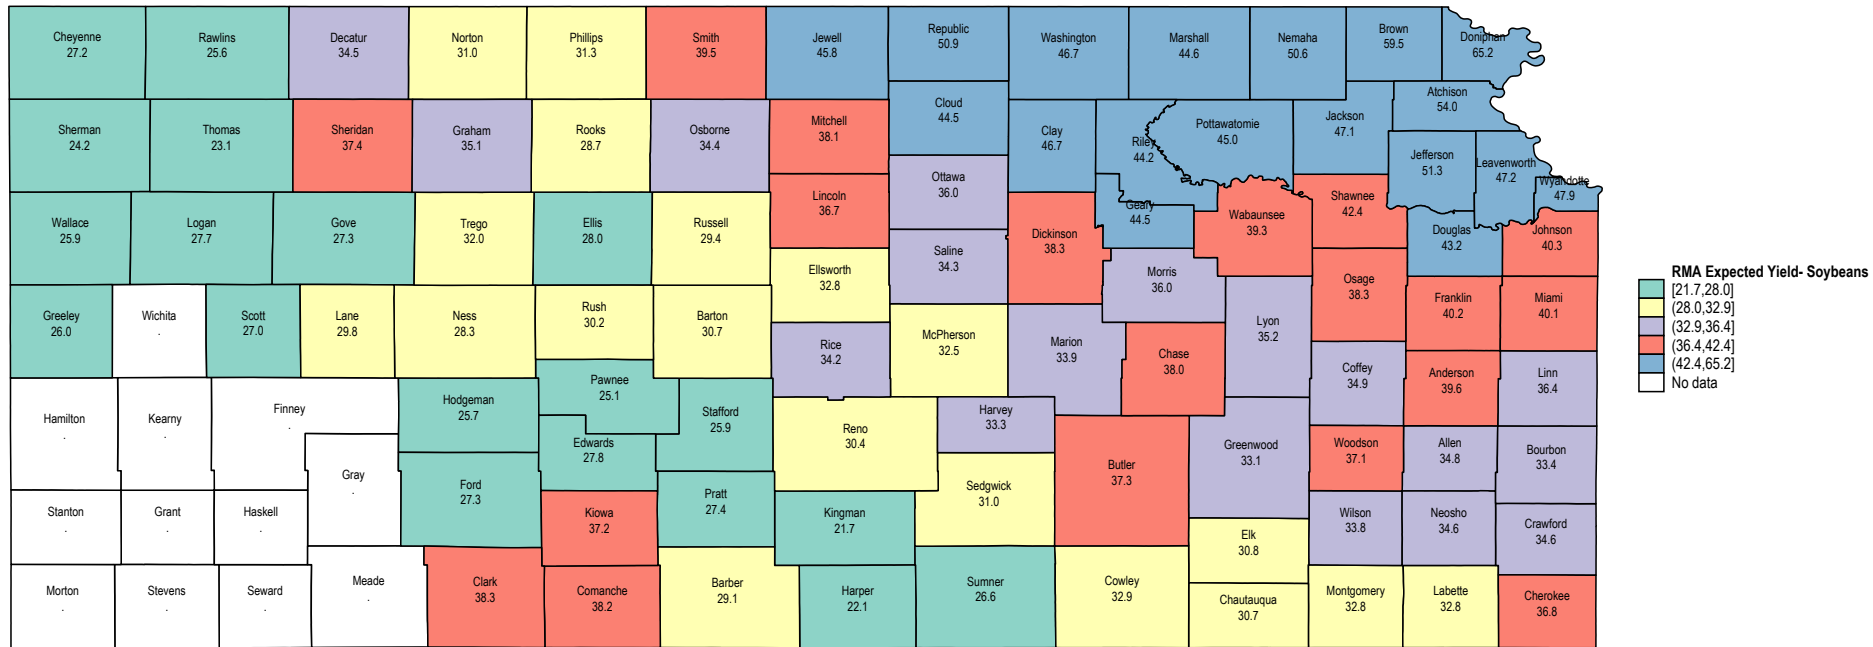

Kansas 2024 Expected Yields for Non-Irrigated Soybeans

Source: USDA RMA data. Expected yields for ECO, SCO and other area plans.

Kansas 2023 Expected Yields for Non-Irrigated Soybeans

Source: USDA RMA data. Expected yields for ECO, SCO and other area plans.

Kansas 2022 Non-Irrigated Soybeans

Source: USDA RMA data

Kansas 2021 Non-Irrigated Soybeans

Source: USDA RMA data

Kansas 2020 Non-Irrigated Soybeans

Source: USDA RMA data

Kansas 2019 Non-Irrigated Soybeans

Source: USDA RMA data

Kansas 2018 Non-Irrigated Soybeans

Source: USDA RMA data

Kansas 2017 Non-Irrigated Soybeans

Source: USDA RMA data

Kansas 2016 Non-Irrigated Soybeans

Source: USDA RMA data

Kansas 2015 Non-Irrigated Soybeans

Source: USDA RMA data