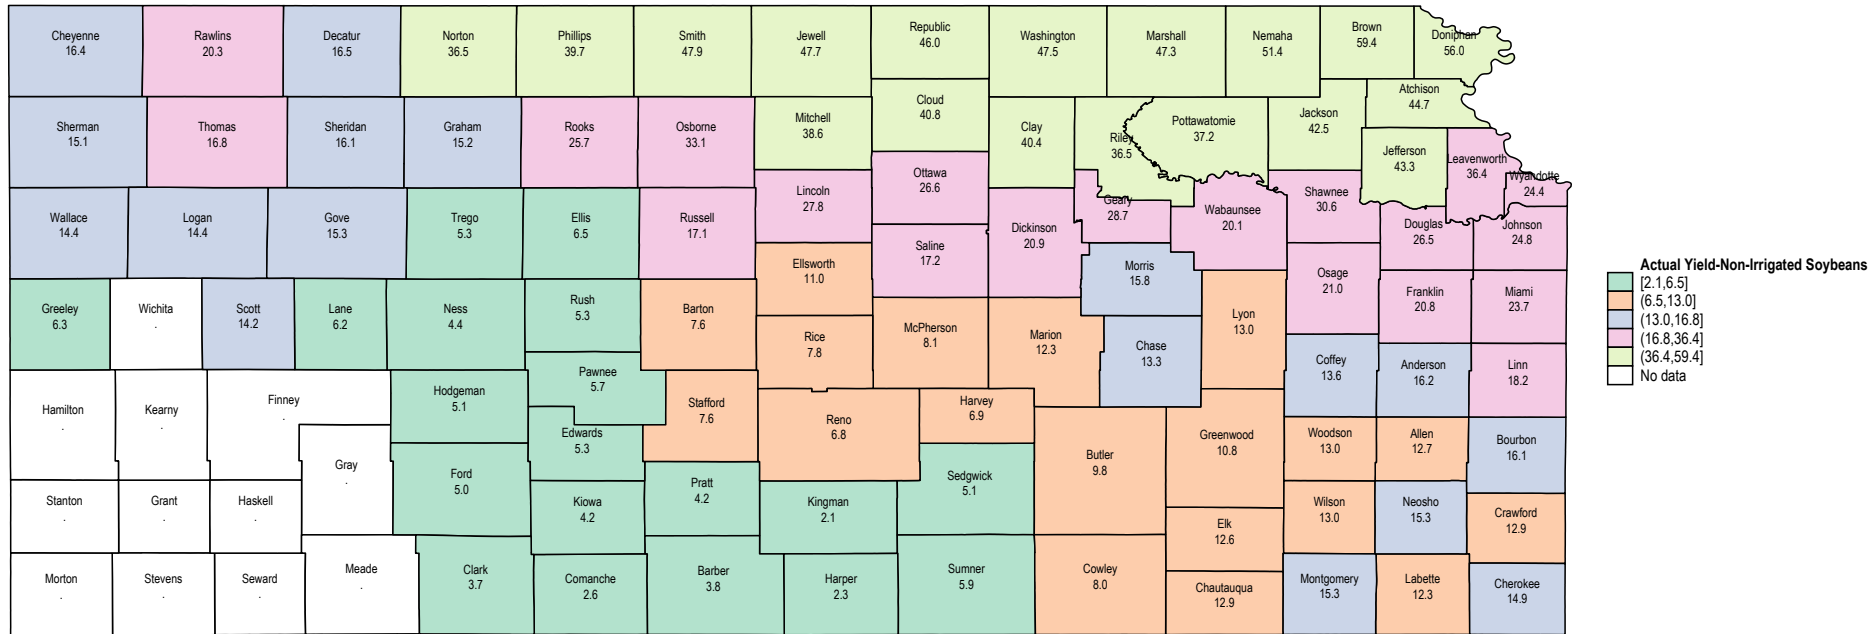

Kansas 2018 Non-Irrigated Soybeans

Source: USDA RMA data

Kansas 2017 Non-Irrigated Soybeans

Source: USDA RMA data

Kansas 2016 Non-Irrigated Soybeans

Source: USDA RMA data

Kansas 2015 Non-Irrigated Soybeans

Source: USDA RMA data

Kansas 2014 Non-Irrigated Soybeans

Kansas 2013 Non-Irrigated Soybeans

Source: USDA RMA data

Kansas 2012 Non-Irrigated Soybeans

Kansas 2011 Non-Irrigated Soybeans

Kansas 2010 Non-Irrigated Soybeans

Source: USDA RMA data

Kansas 2009 Non-Irrigated Soybeans

Kansas 2008 Non-Irrigated Soybeans

Source: USDA RMA data

Kansas 2007 Non-Irrigated Soybeans

Source: USDA RMA data

Kansas 2006 Non-Irrigated Soybeans

Kansas 2005 Non-Irrigated Soybeans