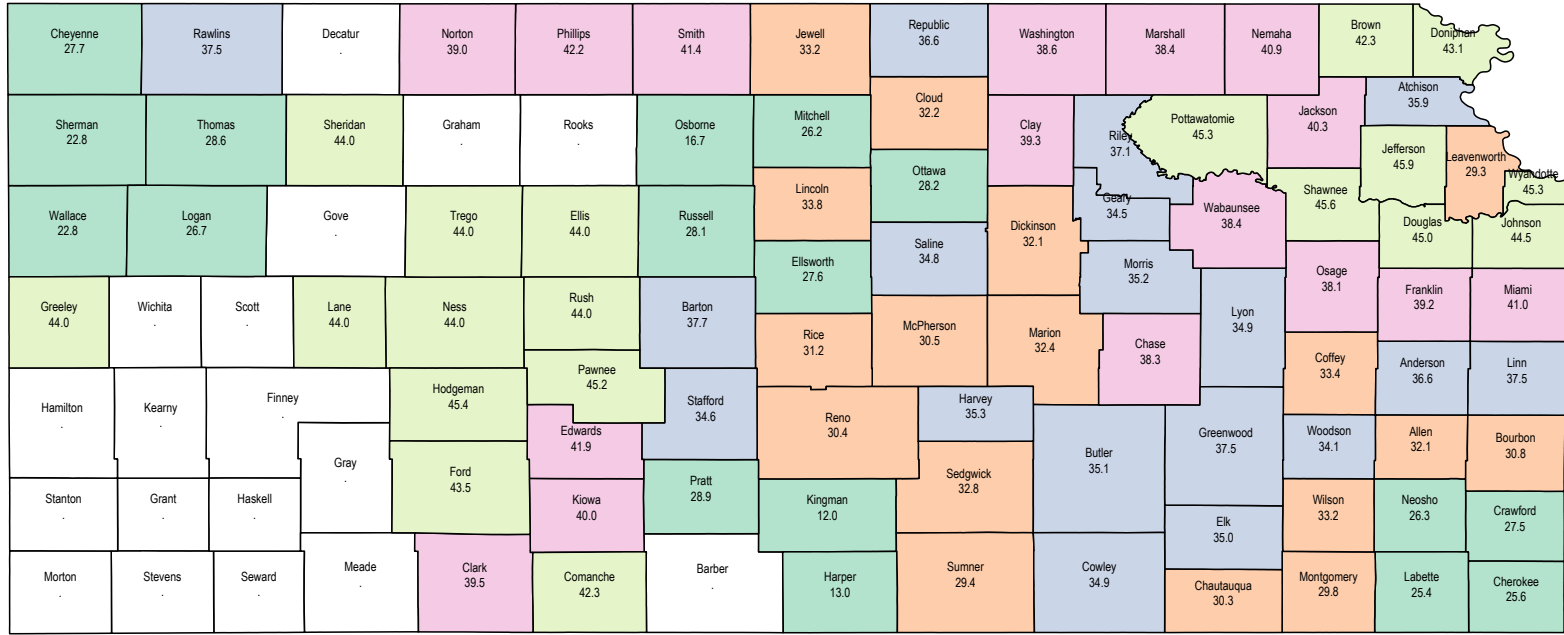

Kansas 1995 Non-Irrigated Soybeans

Kansas 1994 Non-Irrigated Soybeans

Source: USDA RMA data

Kansas 1993 Non-Irrigated Soybeans

Source: USDA RMA data

Kansas 1992 Non-Irrigated Soybeans

Source: USDA RMA data

Kansas 1991 Non-Irrigated Soybeans