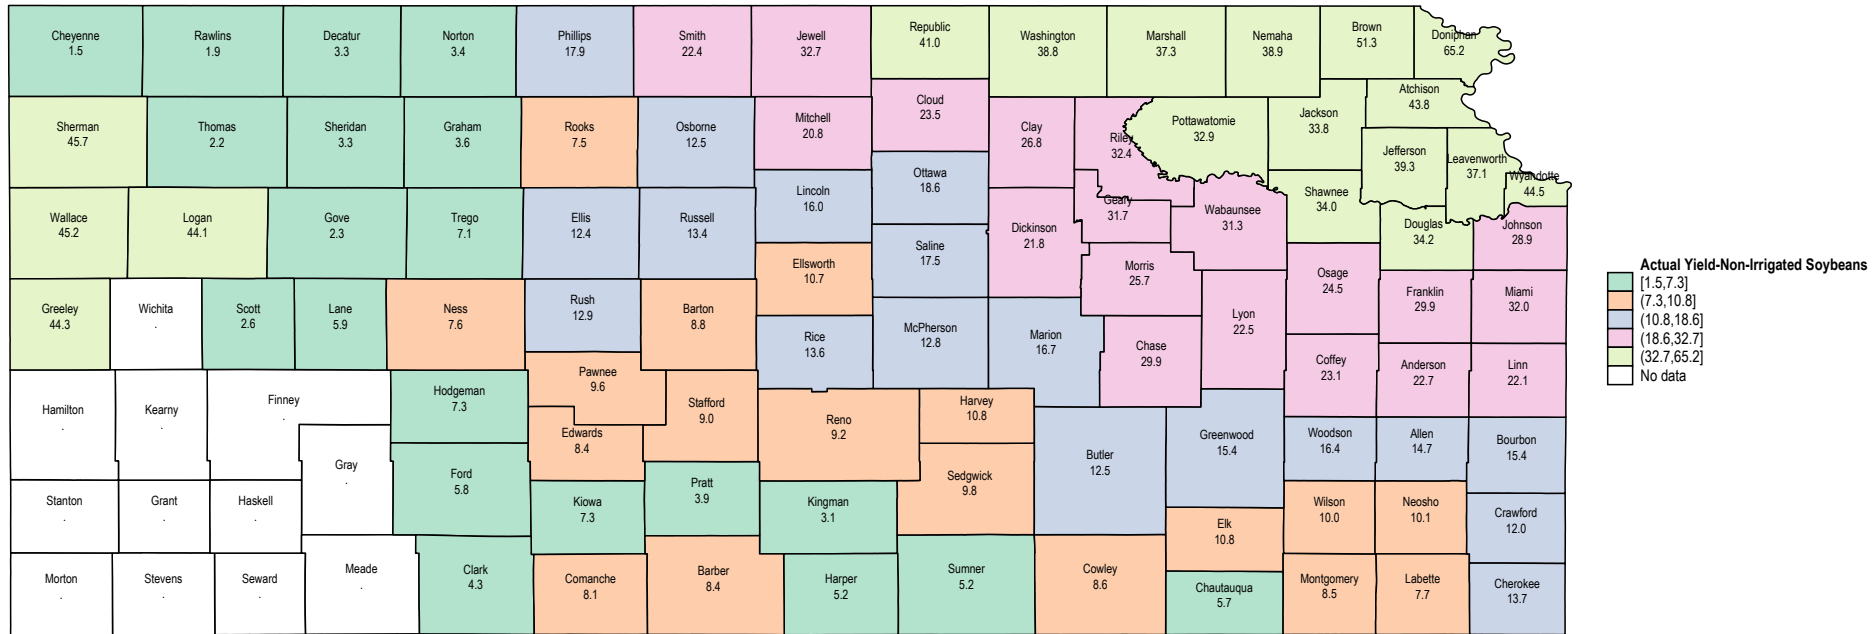

Kansas 2024 Expected Yields for Non-Irrigated Soybeans

Source: USDA RMA data. Expected yields for ECO, SCO and other area plans.

Kansas 2023 Expected Yields for Non-Irrigated Soybeans

Source: USDA RMA data. Expected yields for ECO, SCO and other area plans.

Kansas 2022 Non-Irrigated Soybeans

Source: USDA RMA data

Kansas 2021 Non-Irrigated Soybeans

Source: USDA RMA data

Kansas 2020 Non-Irrigated Soybeans

Source: USDA RMA data

Kansas 2019 Non-Irrigated Soybeans

Source: USDA RMA data

Kansas 2018 Non-Irrigated Soybeans

Source: USDA RMA data

Kansas 2017 Non-Irrigated Soybeans

Source: USDA RMA data

Kansas 2016 Non-Irrigated Soybeans

Source: USDA RMA data

Kansas 2015 Non-Irrigated Soybeans

Source: USDA RMA data

Kansas 1995 Non-Irrigated Soybeans

Kansas 1994 Non-Irrigated Soybeans

Source: USDA RMA data

Kansas 1993 Non-Irrigated Soybeans

Source: USDA RMA data

Kansas 1992 Non-Irrigated Soybeans

Source: USDA RMA data

Kansas 1991 Non-Irrigated Soybeans