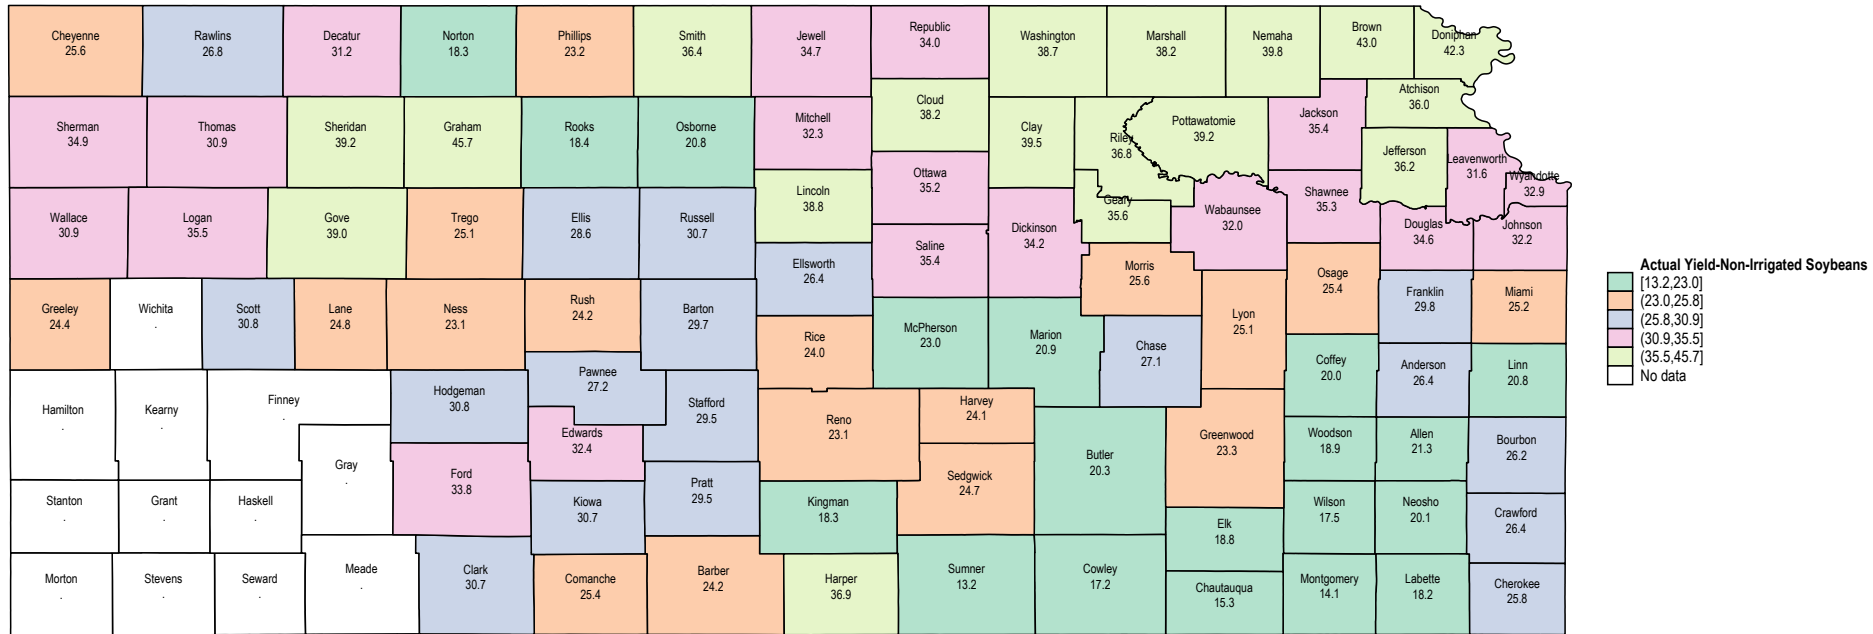

Kansas 1998 Non-Irrigated Soybeans