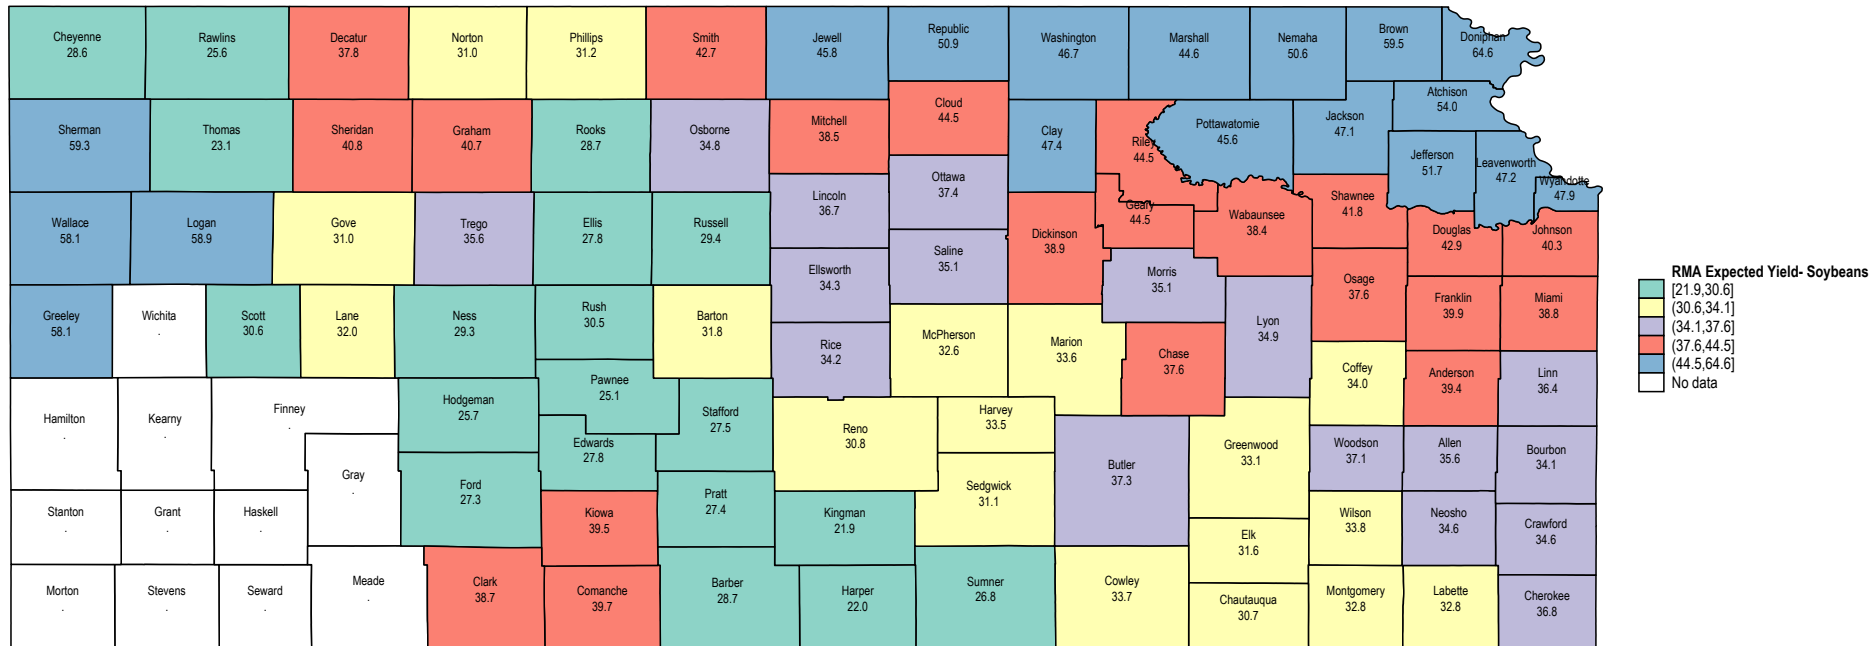

Kansas 2024 Expected Yields for Non-Irrigated Soybeans

Source: USDA RMA data. Expected yields for ECO, SCO and other area plans.

Kansas 2023 Expected Yields for Non-Irrigated Soybeans

Source: USDA RMA data. Expected yields for ECO, SCO and other area plans.

Kansas 2022 Non-Irrigated Soybeans

Source: USDA RMA data

Kansas 2021 Non-Irrigated Soybeans

Source: USDA RMA data

Kansas 2020 Non-Irrigated Soybeans

Source: USDA RMA data

Kansas 2019 Non-Irrigated Soybeans

Source: USDA RMA data

Kansas 2018 Non-Irrigated Soybeans

Source: USDA RMA data

Kansas 2017 Non-Irrigated Soybeans

Source: USDA RMA data

Kansas 2016 Non-Irrigated Soybeans

Source: USDA RMA data

Kansas 2015 Non-Irrigated Soybeans

Source: USDA RMA data