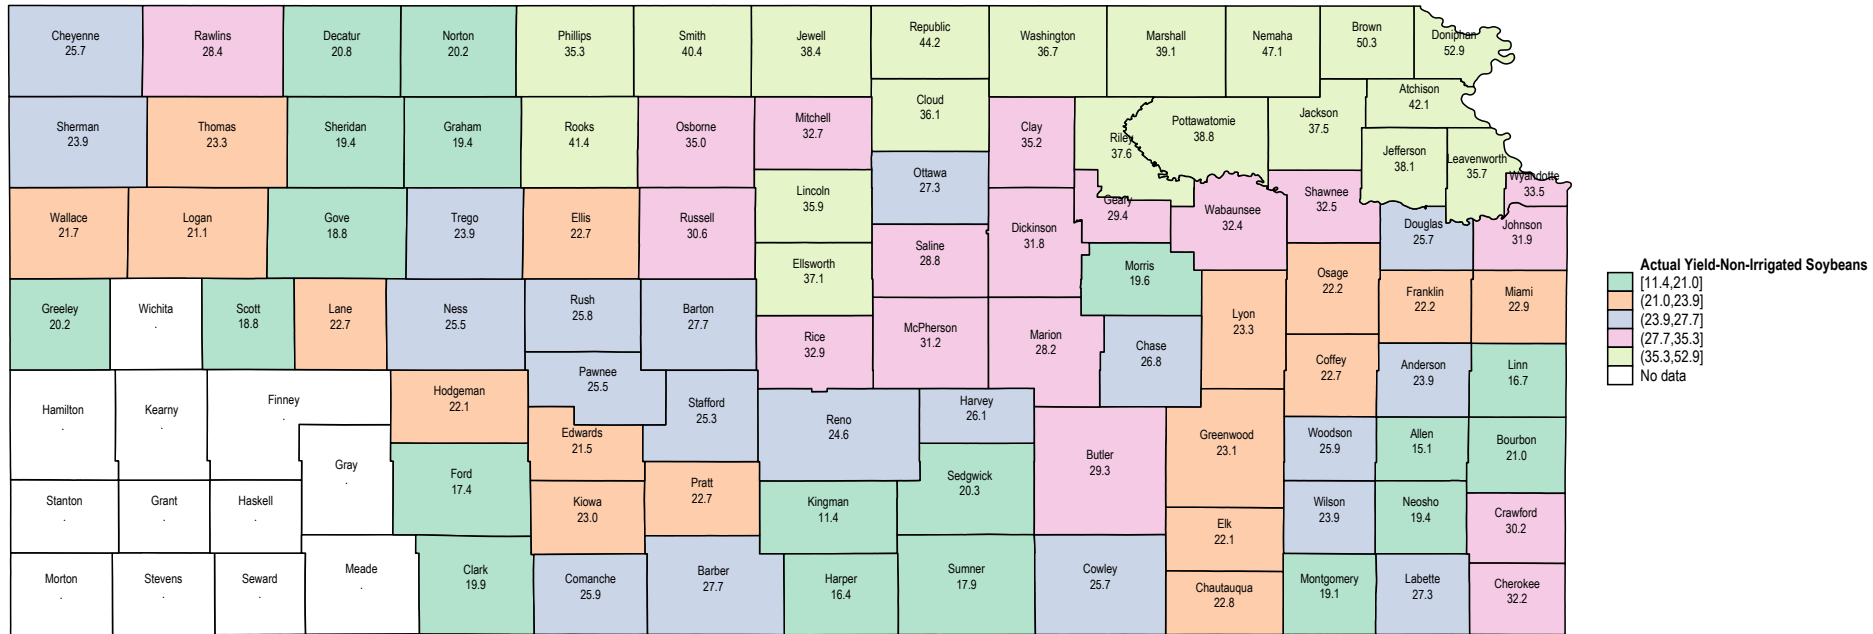

Kansas 2014 Non-Irrigated Soybeans

Kansas 2013 Non-Irrigated Soybeans

Source: USDA RMA data

Kansas 2012 Non-Irrigated Soybeans

Kansas 2011 Non-Irrigated Soybeans

Kansas 2010 Non-Irrigated Soybeans

Source: USDA RMA data

Kansas 2009 Non-Irrigated Soybeans

Kansas 2008 Non-Irrigated Soybeans

Source: USDA RMA data

Kansas 2007 Non-Irrigated Soybeans

Source: USDA RMA data

Kansas 2006 Non-Irrigated Soybeans

Kansas 2005 Non-Irrigated Soybeans

Kansas 2004 Non-Irrigated Soybeans

Source: USDA RMA data

Kansas 2003 Non-Irrigated Soybeans

Source: USDA RMA data

Kansas 2002 Non-Irrigated Soybeans

Kansas 2001 Non-Irrigated Soybeans

Source: USDA RMA data

Kansas 2000 Non-Irrigated Soybeans