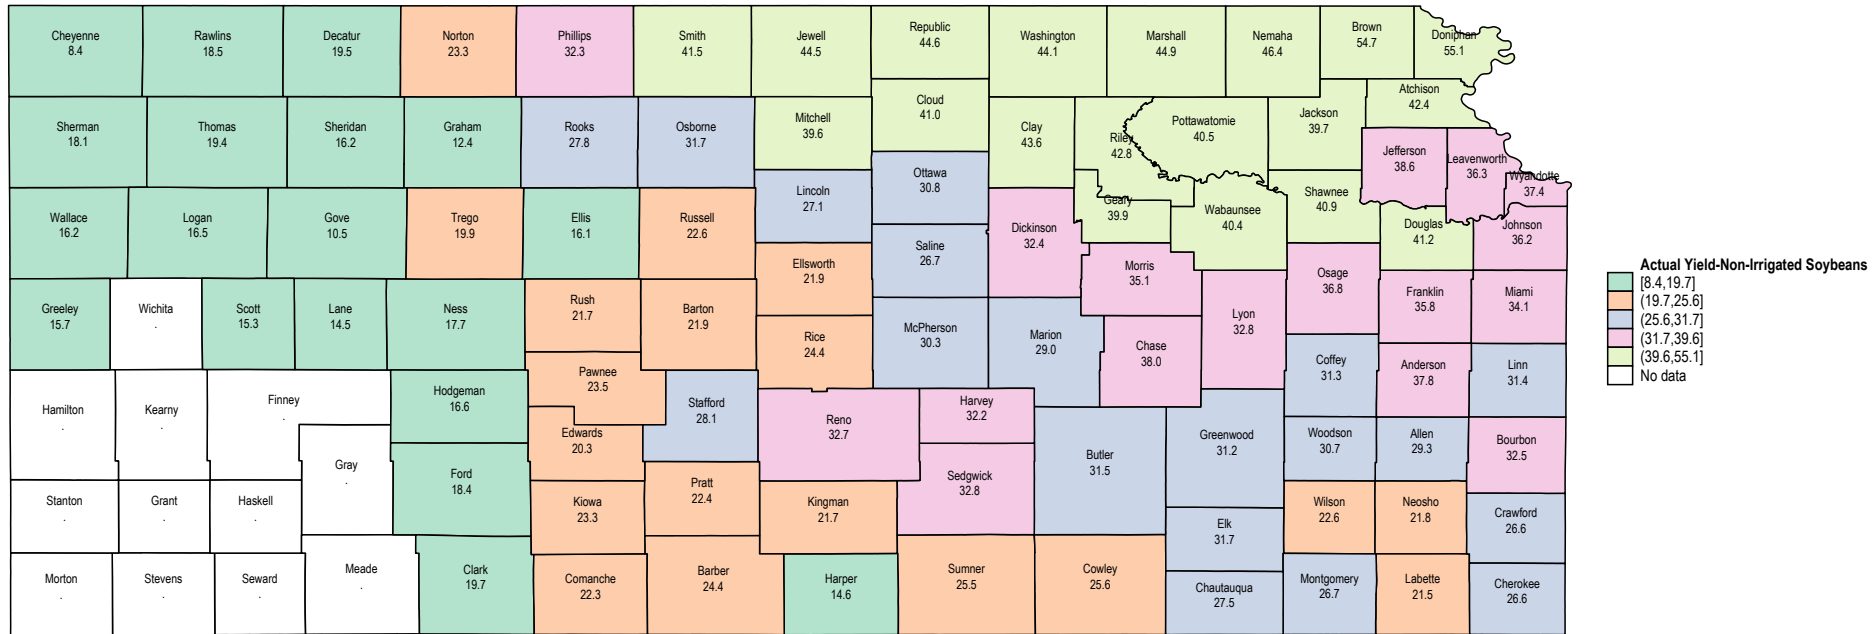

Kansas 2014 Non-Irrigated Soybeans

Kansas 2013 Non-Irrigated Soybeans

Source: USDA RMA data

Kansas 2012 Non-Irrigated Soybeans

Kansas 2011 Non-Irrigated Soybeans

Kansas 2010 Non-Irrigated Soybeans

Source: USDA RMA data

Kansas 2009 Non-Irrigated Soybeans

Kansas 2008 Non-Irrigated Soybeans

Source: USDA RMA data

Kansas 2007 Non-Irrigated Soybeans

Source: USDA RMA data

Kansas 2006 Non-Irrigated Soybeans

Kansas 2005 Non-Irrigated Soybeans

Kansas 2004 Non-Irrigated Soybeans

Source: USDA RMA data

Kansas 2003 Non-Irrigated Soybeans

Source: USDA RMA data

Kansas 2002 Non-Irrigated Soybeans

Kansas 2001 Non-Irrigated Soybeans

Source: USDA RMA data

Kansas 2000 Non-Irrigated Soybeans