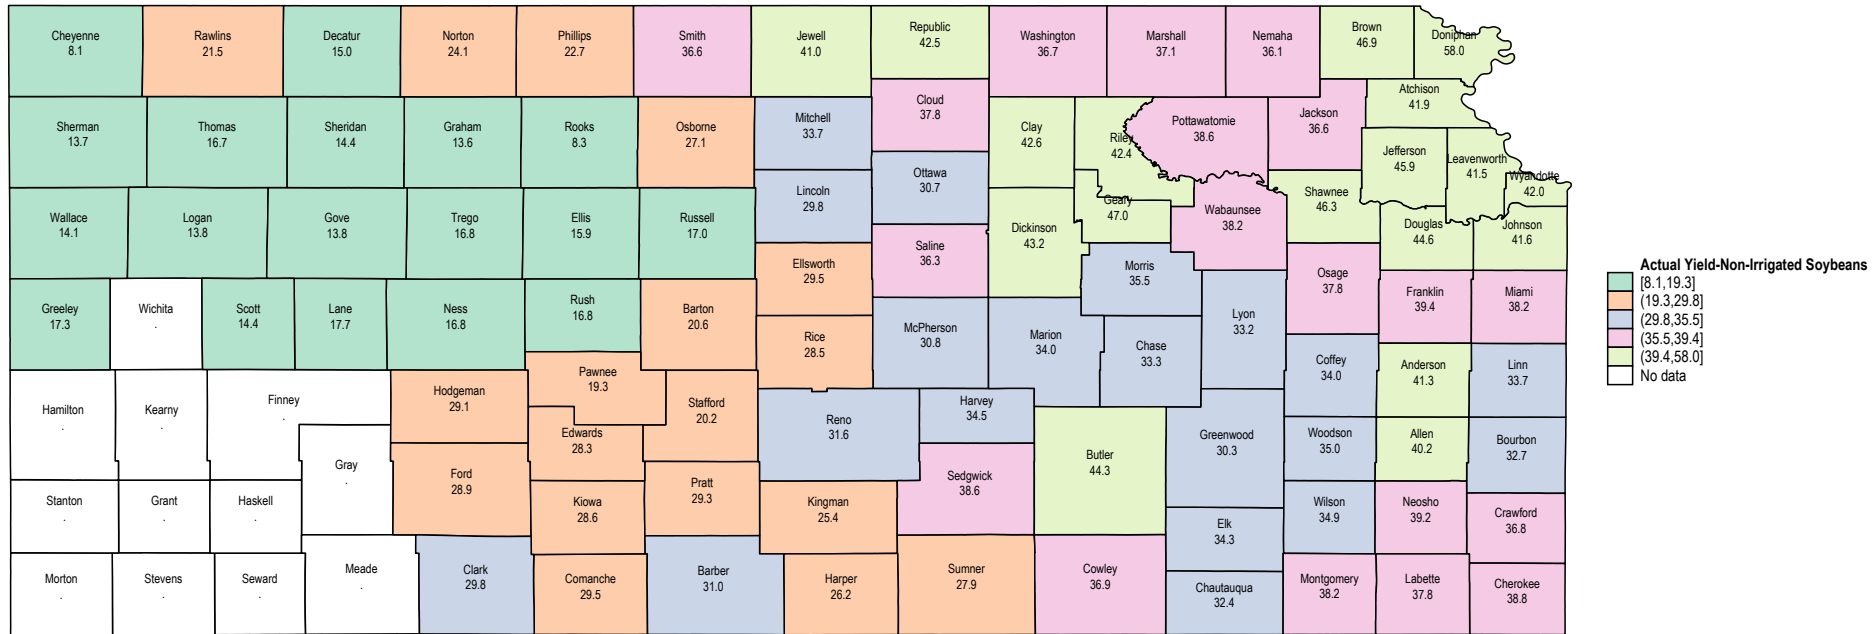

Kansas 2022 Non-Irrigated Soybeans

Source: USDA RMA data

Kansas 2021 Non-Irrigated Soybeans

Source: USDA RMA data

Kansas 2020 Non-Irrigated Soybeans

Source: USDA RMA data

Kansas 2019 Non-Irrigated Soybeans

Source: USDA RMA data

Kansas 2018 Non-Irrigated Soybeans

Source: USDA RMA data

Kansas 2017 Non-Irrigated Soybeans

Source: USDA RMA data

Kansas 2016 Non-Irrigated Soybeans

Source: USDA RMA data

Kansas 2015 Non-Irrigated Soybeans

Source: USDA RMA data

Kansas 2014 Non-Irrigated Soybeans

Kansas 2013 Non-Irrigated Soybeans

Source: USDA RMA data

Kansas 2012 Non-Irrigated Soybeans

Kansas 2011 Non-Irrigated Soybeans

Kansas 2010 Non-Irrigated Soybeans

Source: USDA RMA data

Kansas 2009 Non-Irrigated Soybeans

Kansas 2008 Non-Irrigated Soybeans

Source: USDA RMA data

Kansas 2007 Non-Irrigated Soybeans

Source: USDA RMA data

Kansas 2006 Non-Irrigated Soybeans

Kansas 2005 Non-Irrigated Soybeans