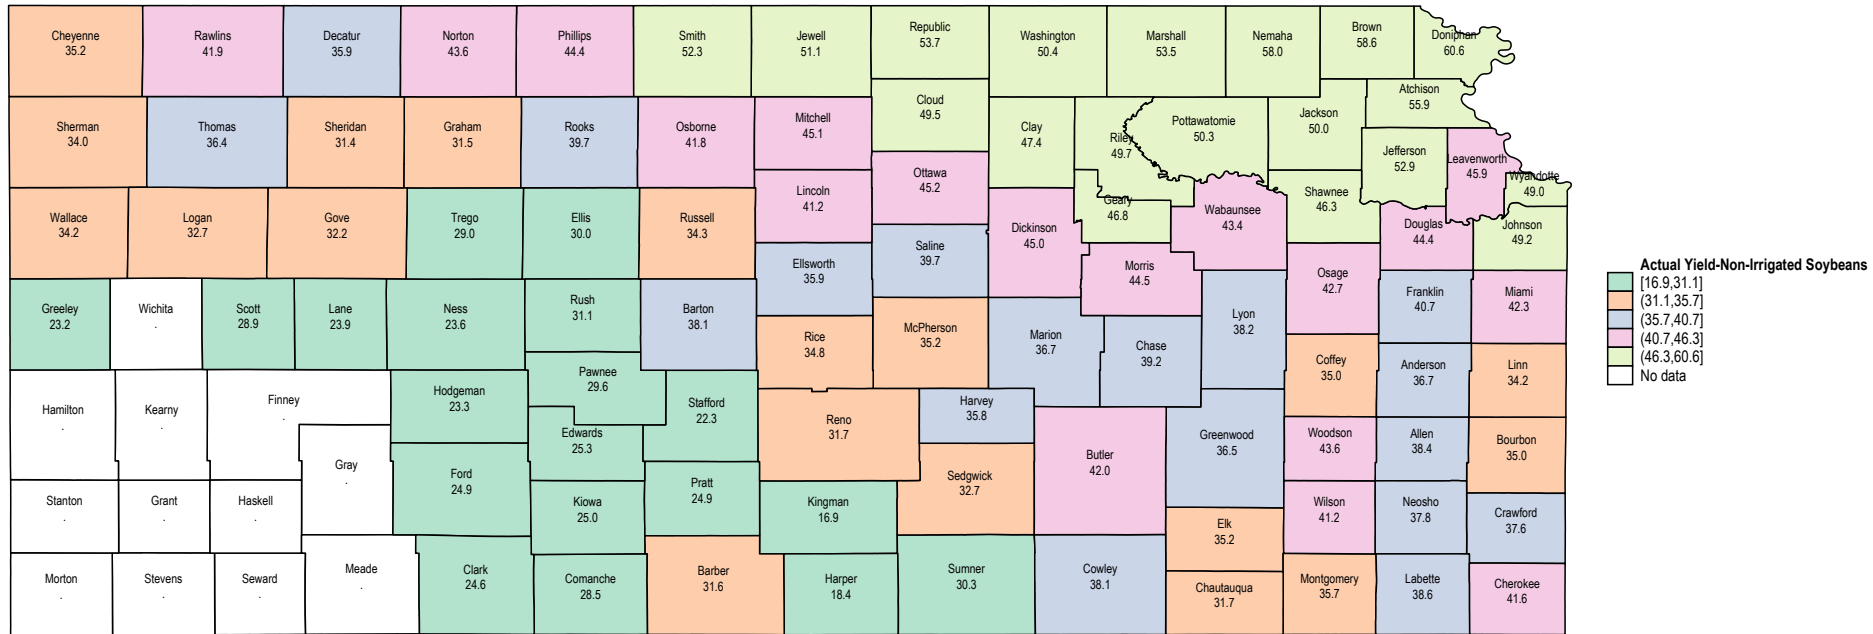

Kansas 2024 Expected Yields for Non-Irrigated Soybeans

Source: USDA RMA data. Expected yields for ECO, SCO and other area plans.

Kansas 2023 Expected Yields for Non-Irrigated Soybeans

Source: USDA RMA data. Expected yields for ECO, SCO and other area plans.

Kansas 2022 Non-Irrigated Soybeans

Source: USDA RMA data

Kansas 2021 Non-Irrigated Soybeans

Source: USDA RMA data

Kansas 2020 Non-Irrigated Soybeans

Source: USDA RMA data

Kansas 2019 Non-Irrigated Soybeans

Source: USDA RMA data

Kansas 2018 Non-Irrigated Soybeans

Source: USDA RMA data

Kansas 2017 Non-Irrigated Soybeans

Source: USDA RMA data

Kansas 2016 Non-Irrigated Soybeans

Source: USDA RMA data

Kansas 2015 Non-Irrigated Soybeans

Source: USDA RMA data

Kansas 2014 Non-Irrigated Soybeans

Kansas 2013 Non-Irrigated Soybeans

Source: USDA RMA data

Kansas 2012 Non-Irrigated Soybeans

Kansas 2011 Non-Irrigated Soybeans

Kansas 2010 Non-Irrigated Soybeans

Source: USDA RMA data