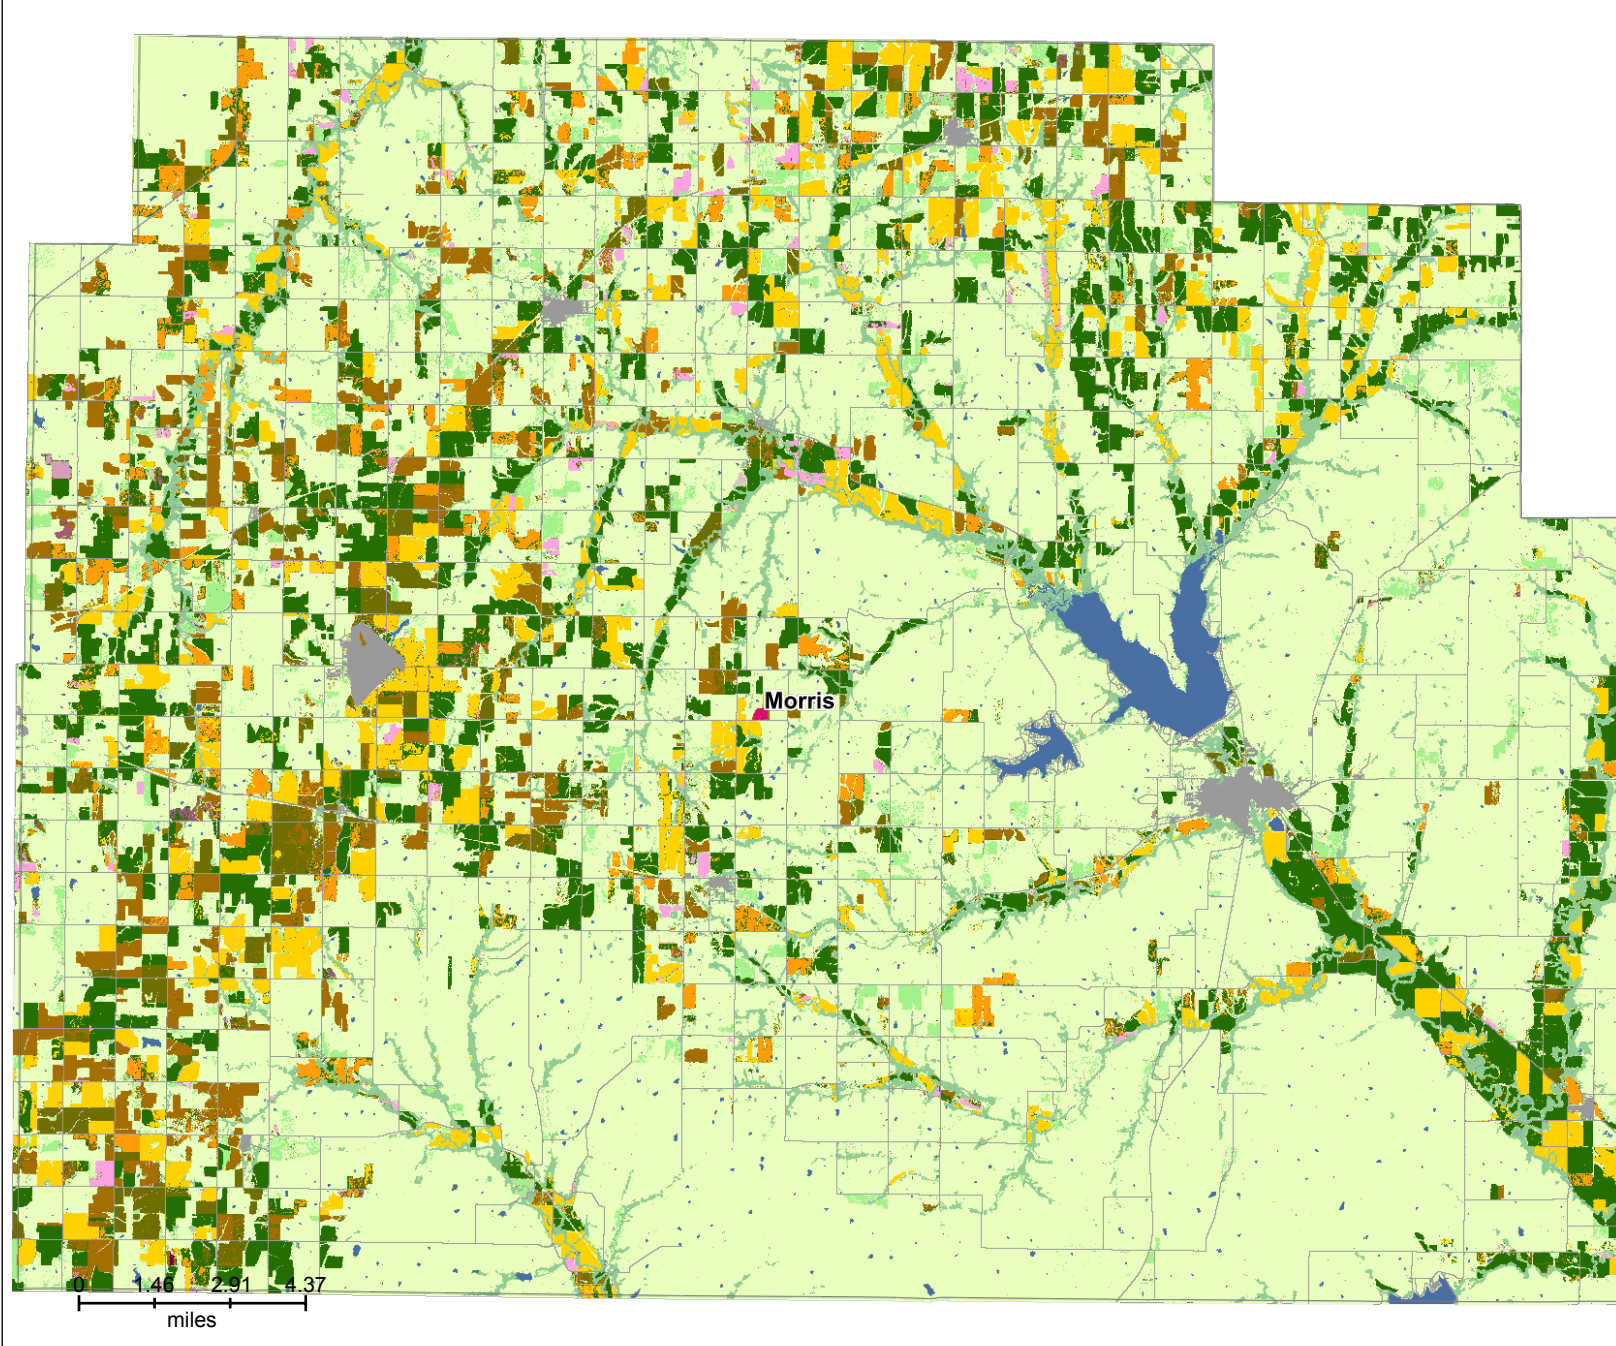

2023 Morris County Cropland Data Layer

Land Cover Categories
(by decreasing acreage)

AGRICULTURE*

- Grass/Pasture
- Soybeans
- Corn
- Winter Wheat
- Other Hay/Non Alfalfa
- Sorghum
- Dbl Crop WinWht/Soybeans
- Alfalfa
- Dbl Crop WinWht/Sorghum
- Oats
- Triticale
- Barley
- Dbl Crop Soybeans/Oats
- Millet
- Clover/Wildflowers
- Fallow/Idle Cropland

NON-AGRICULTURE**

- Deciduous Forest
- Developed/Open Space
- Open Water
- Developed/Low Intensity
- Developed/Medium Intensity
- Woody Wetlands