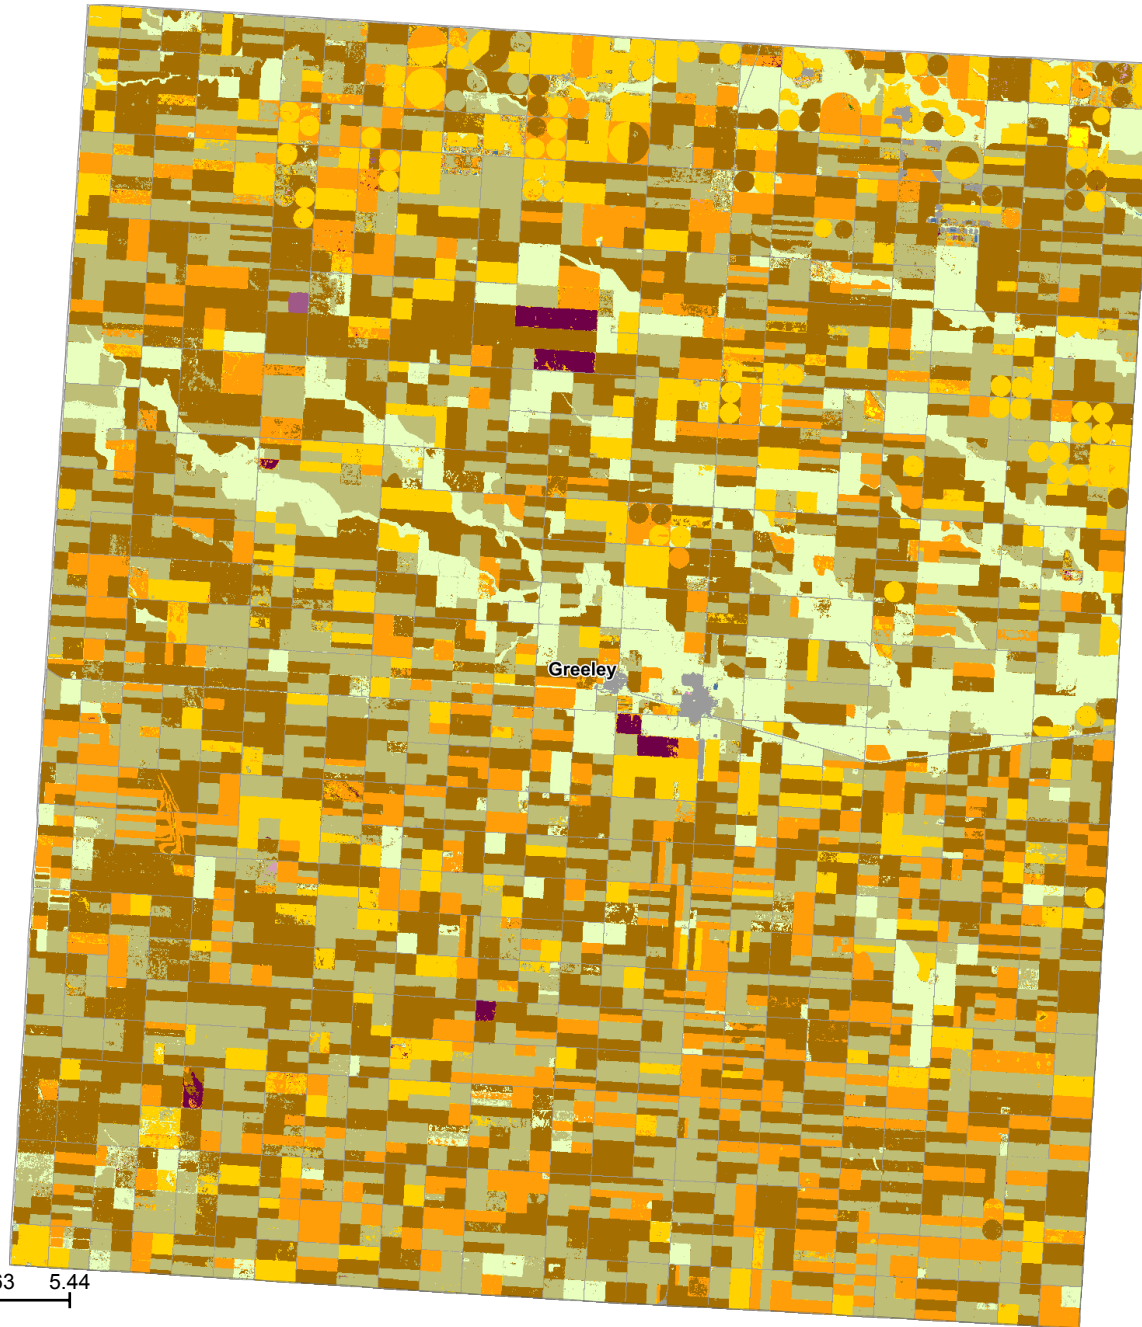

2023 Greeley County Cropland Data Layer

Land Cover Categories
(by decreasing acreage)

AGRICULTURE*

- Winter Wheat
- Fallow/Idle Cropland
- Sorghum
- Grass/Pasture
- Corn
- Millet
- Dbl Crop WinWht/Sorghum
- Dbl Crop WinWht/Corn
- Oats
- Sunflowers
- Triticale
- Alfalfa
- Soybeans
- Other Hay/Non Alfalfa
- Camelina
- Rye

NON-AGRICULTURE**

- Developed/Open Space
- Developed/Low Intensity
- Shrubland
- Developed/Medium Intensity
- Barren
- Developed/High Intensity

0 1.81 3.63 5.44
miles