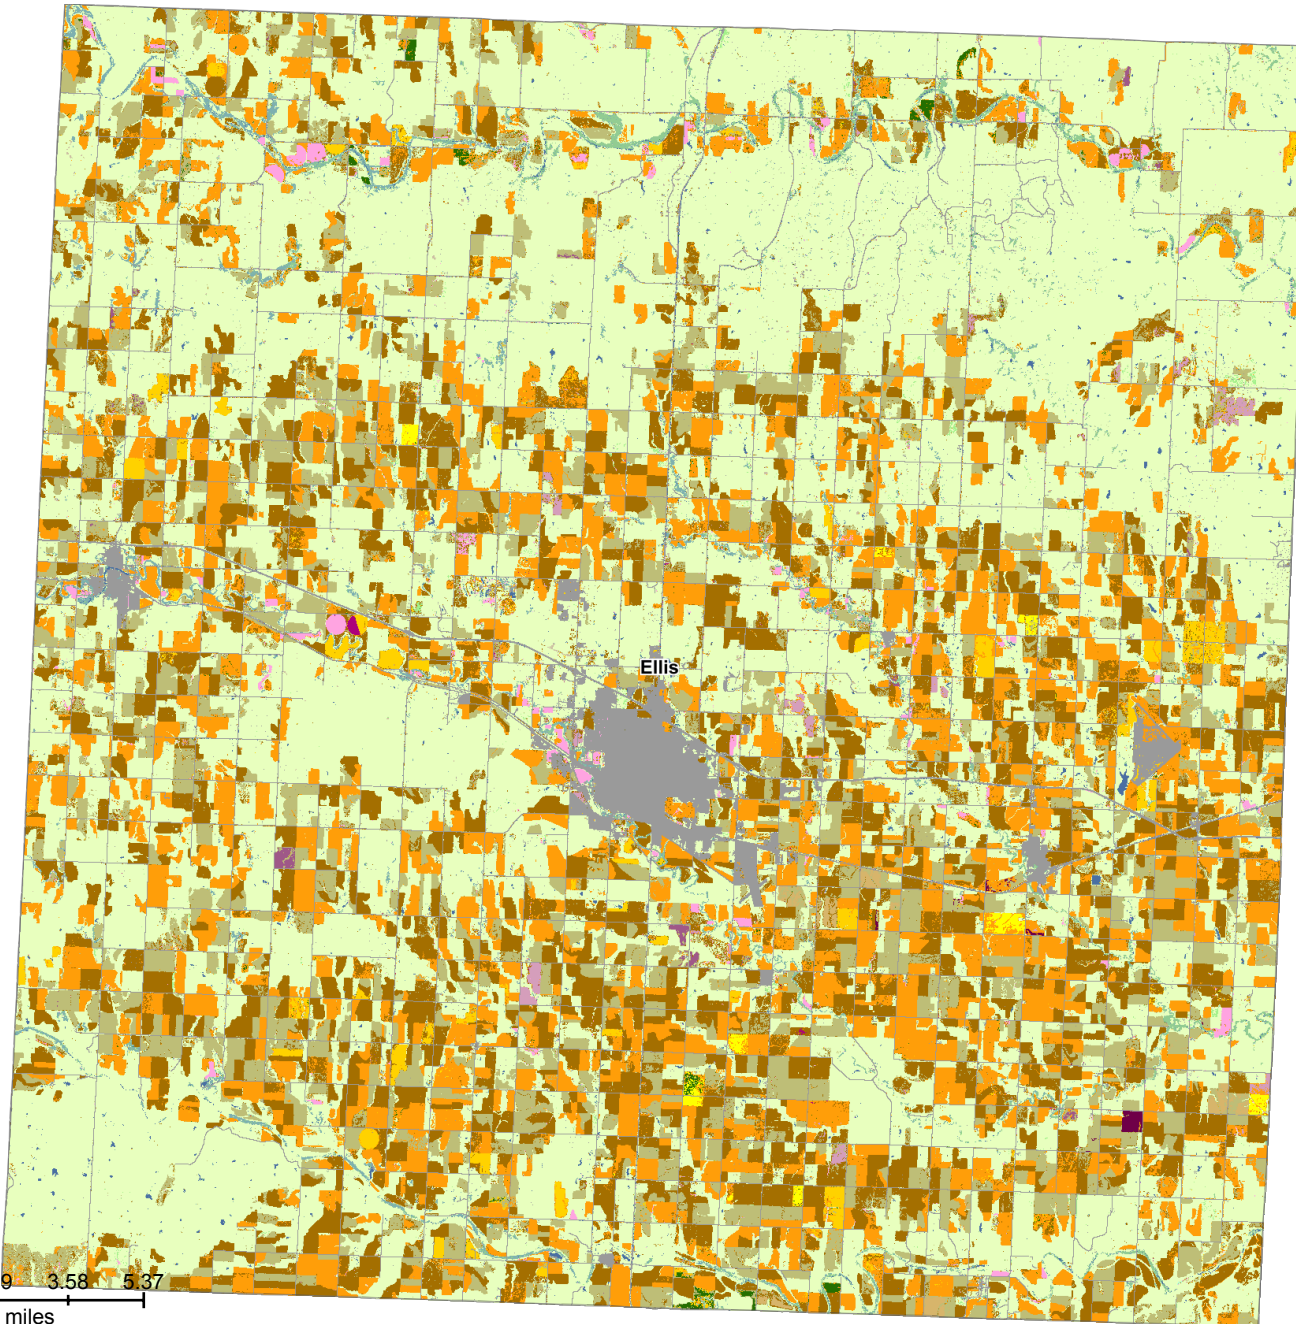

2023 Ellis County Cropland Data Layer

Land Cover Categories
(by decreasing acreage)

AGRICULTURE*

- Grass/Pasture
- Sorghum
- Winter Wheat
- Fallow/Idle Cropland
- Corn
- Alfalfa
- Dbl Crop WinWht/Sorghum
- Triticale
- Other Hay/Non Alfalfa
- Soybeans
- Sunflowers
- Spring Wheat
- Oats
- Millet
- Rye
- Dbl Crop WinWht/Corn

NON-AGRICULTURE**

- Developed/Open Space
- Developed/Low Intensity
- Developed/Medium Intensity
- Woody Wetlands
- Deciduous Forest
- Open Water

0 1.79 3.58 5.37
miles