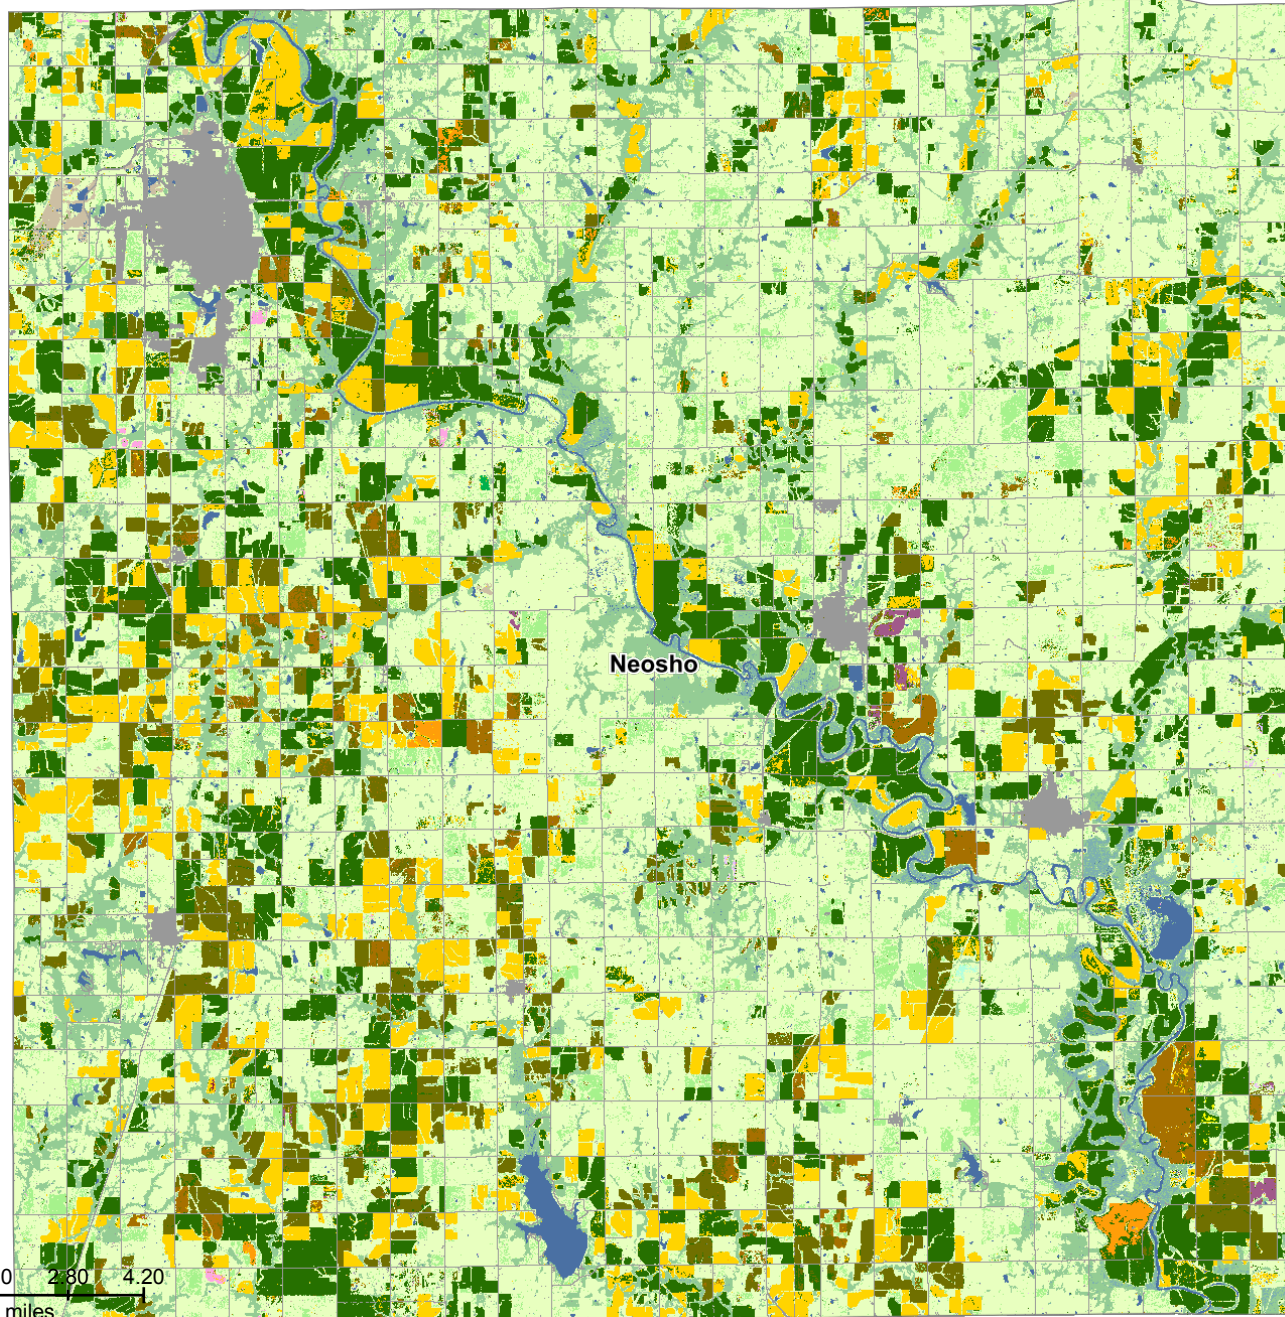

2022 Neosho County Cropland Data Layer

Land Cover Categories
(by decreasing acreage)

AGRICULTURE*

- Grass/Pasture
- Soybeans
- Corn
- Dbl Crop WinWht/Soybeans
- Other Hay/Non Alfalfa
- Winter Wheat
- Sorghum
- Oats
- Alfalfa
- Clover/Wildflowers
- Sod/Grass Seed
- Other Crops
- Fallow/Idle Cropland
- Sunflowers
- Dbl Crop Soybeans/Oats
- Pecans

NON-AGRICULTURE**

- Deciduous Forest
- Developed/Low Intensity
- Developed/Open Space
- Open Water
- Woody Wetlands
- Developed/Medium Intensity

0 1.40 2.80 4.20
miles