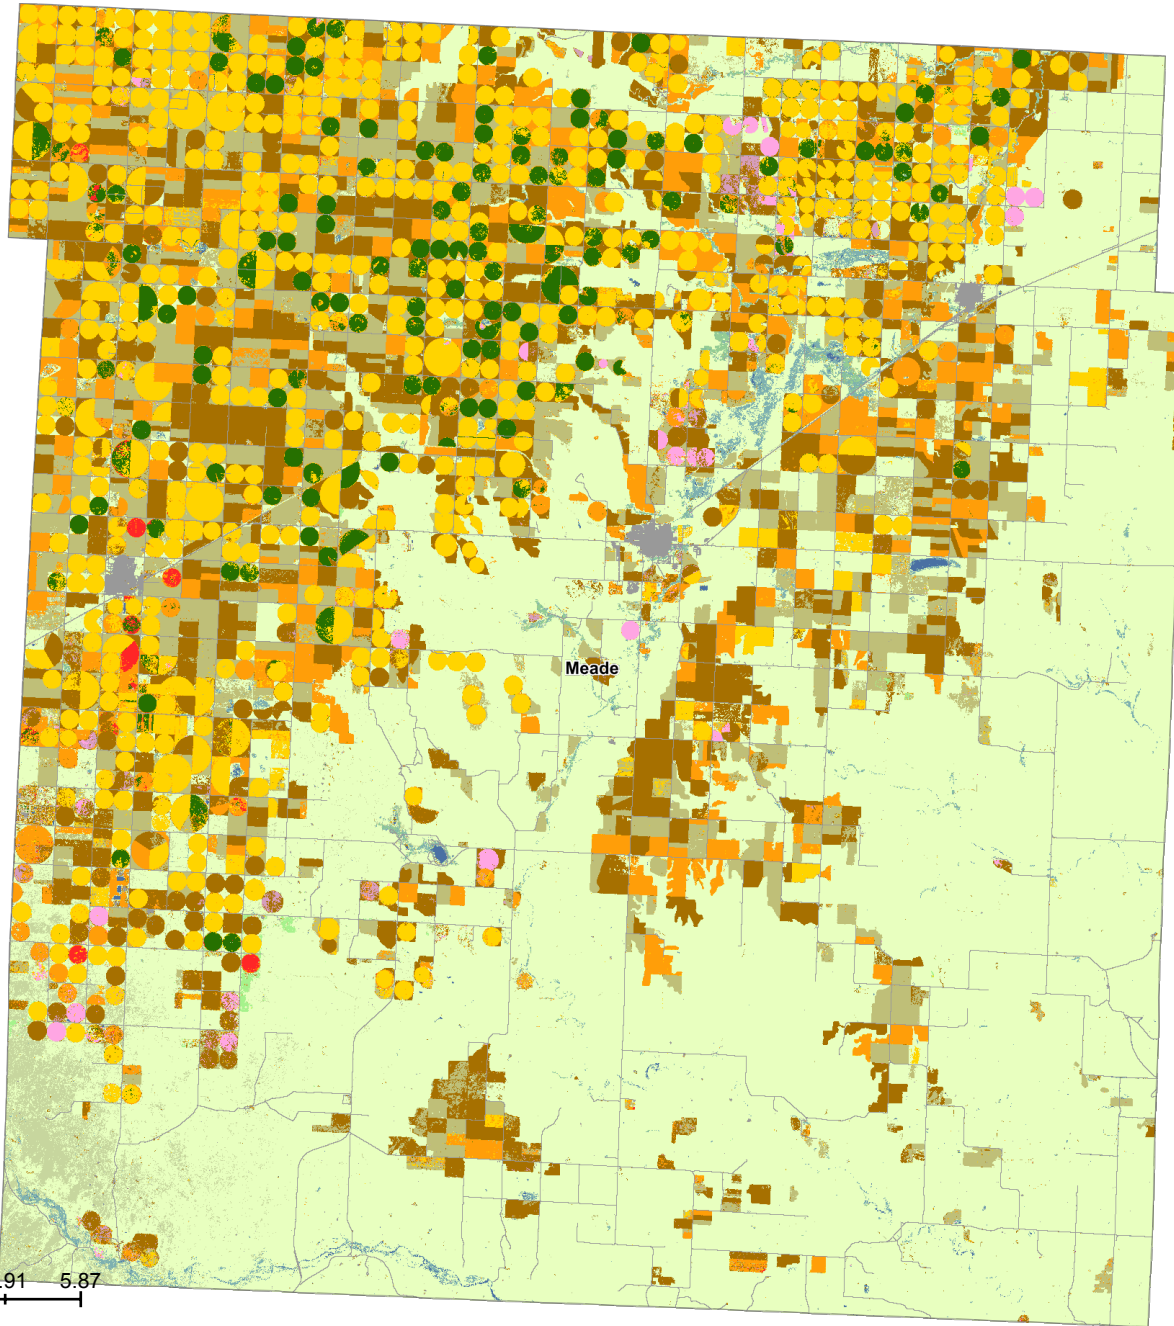

2022 Meade County Cropland Data Layer

Land Cover Categories
(by decreasing acreage)

AGRICULTURE*

- Grass/Pasture
- Corn
- Winter Wheat
- Fallow/Idle Cropland
- Sorghum
- Soybeans
- Alfalfa
- Dbl Crop WinWht/Sorghum
- Triticale
- Cotton
- Other Hay/Non Alfalfa
- Dbl Crop Triticale/Corn
- Dbl Crop WinWht/Corn
- Dbl Crop WinWht/Soybeans
- Rye
- Millet

NON-AGRICULTURE**

- Developed/Open Space
- Shrubland
- Herbaceous Wetlands
- Deciduous Forest
- Developed/Low Intensity
- Woody Wetlands

0 1.96 3.91 5.87
miles