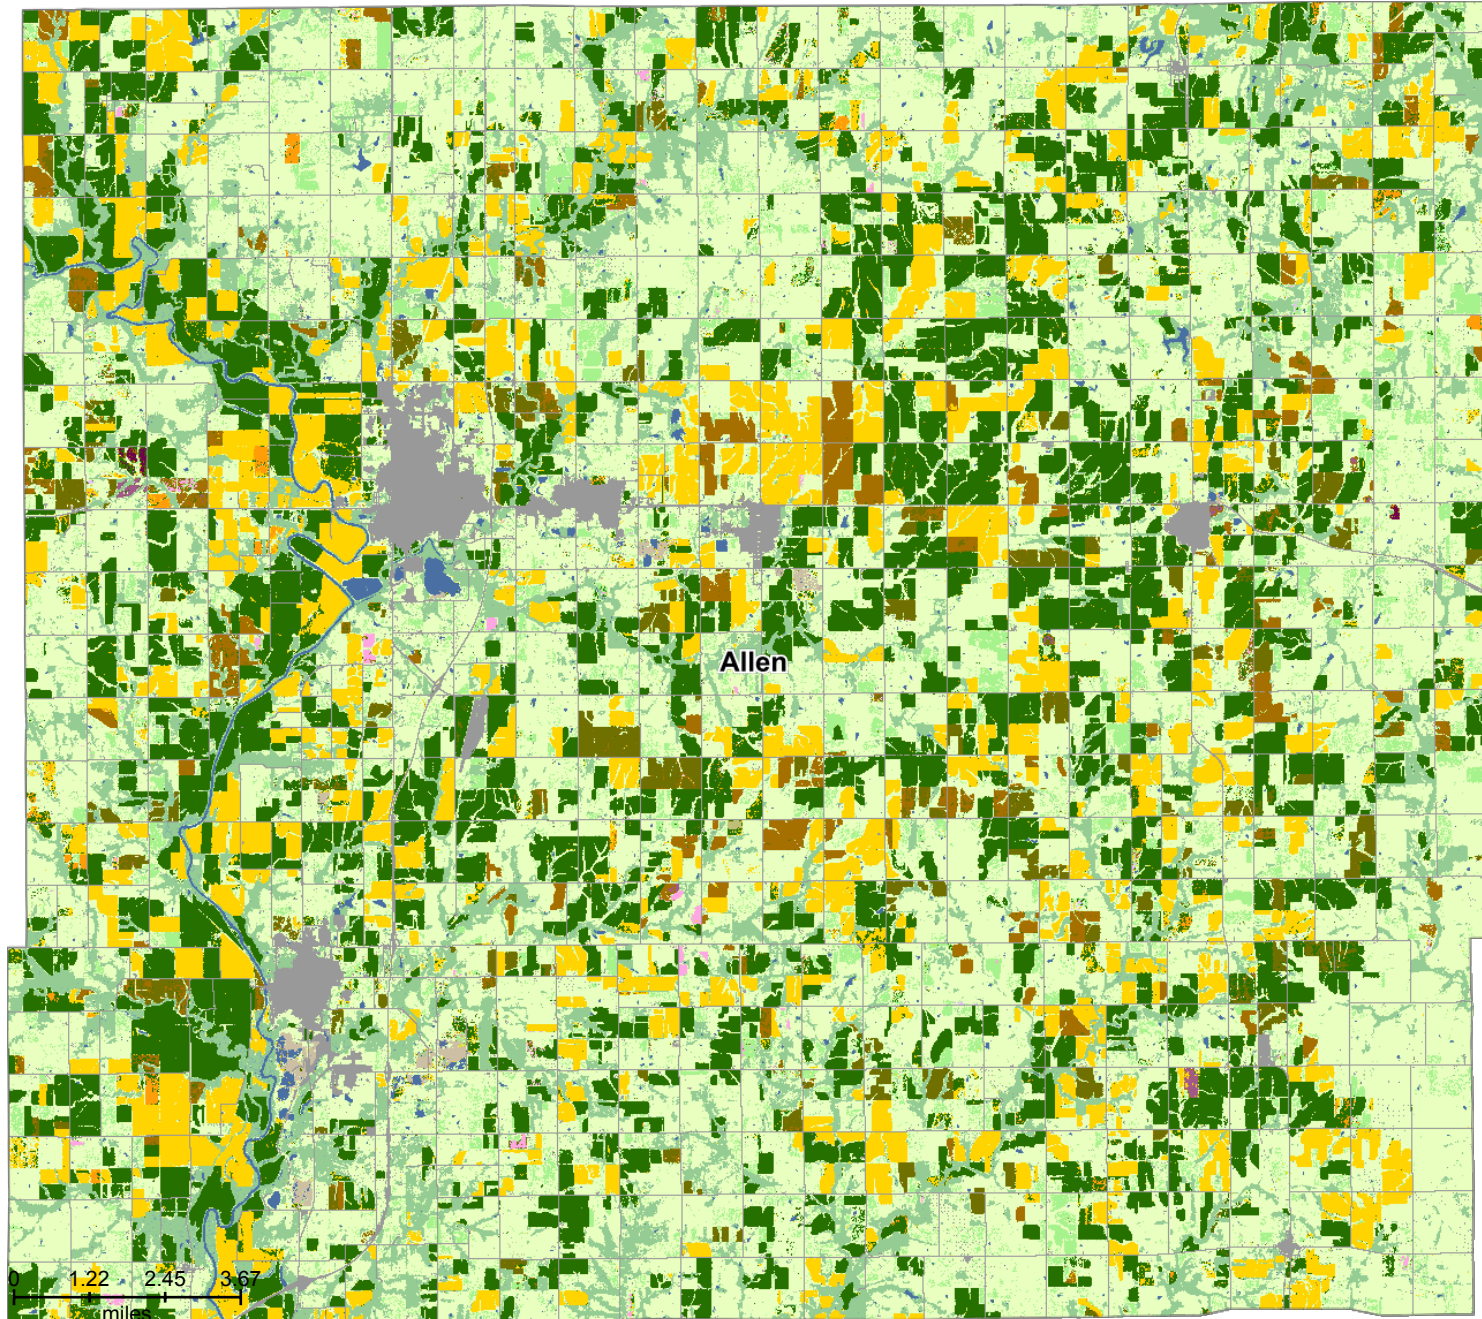

2021 Allen County Cropland Data Layer

Land Cover Categories
(by decreasing acreage)

AGRICULTURE*

- Grass/Pasture
- Soybeans
- Corn
- Other Hay/Non Alfalfa
- Dbl Crop WinWht/Soybeans
- Winter Wheat
- Sorghum
- Alfalfa
- Oats
- Clover/Wildflowers
- Millet
- Fallow/Idle Cropland
- Dbl Crop WinWht/Sorghum
- Sod/Grass Seed
- Other Crops
- Triticale

NON-AGRICULTURE**

- Deciduous Forest
- Developed/Open Space
- Developed/Low Intensity
- Mixed Forest
- Open Water
- Developed/Medium Intensity